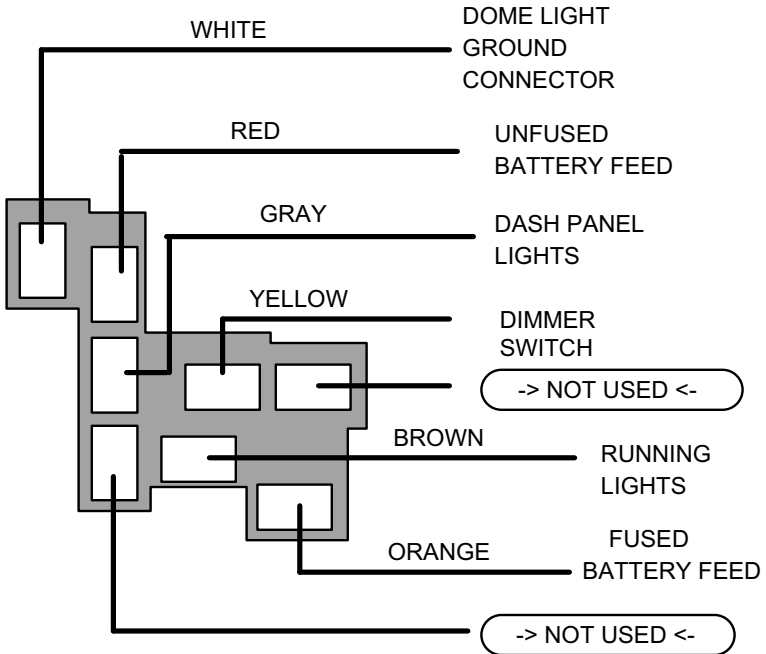

PART #: 500189

**DESC: HEADLIGHT SWITCH
CONNECTOR**

© 1995 AAW
instruction sheet 92964483

Rev 2.0 1/21/99

Typical GM Headlight Switch connector wiring.
(Viewed from front of connector)

American Autowire Systems

American Autowire makes it easy

FACTORY
automotive
wiring **FIT**

150 Heller Pl #17 W
Bellmawr, NJ 08031
856-933-0801

PART #: 500189

**DESC: HEADLIGHT SWITCH
CONNECTOR**

© 1995 AAW
instruction sheet 92964483

Rev 2.0 1/21/99

Typical GM Headlight Switch connector wiring.
(Viewed from front of connector)