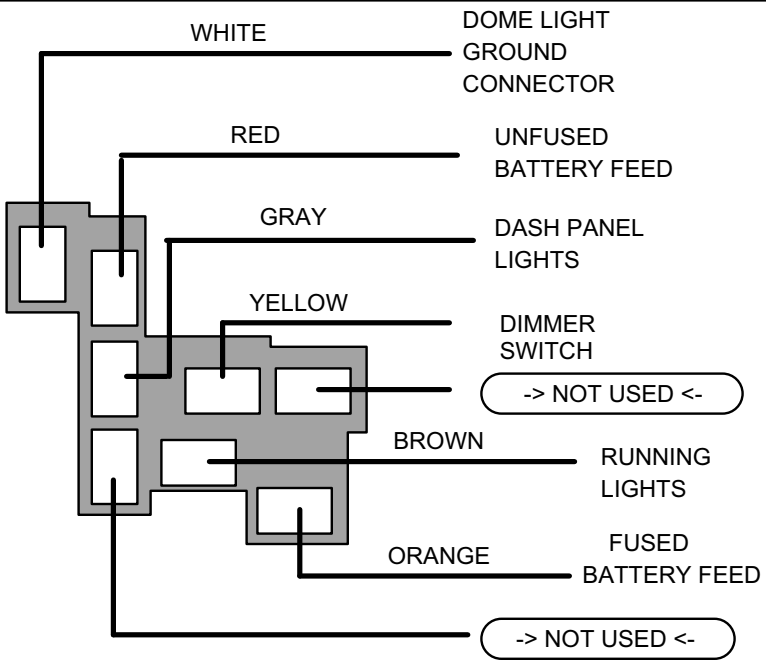

American Autowire Systems

American Autowire makes it easy

FACTORY
automotive
wiring **FIT**

150 Heller Pl #17 W
Bellmawr, NJ 08031
856-933-0801

PART #: 500189

**DESC: HEADLIGHT SWITCH
CONNECTOR**

© 1995 AAW
instruction sheet 92964483

Rev 2.0 1/21/99

Typical GM Headlight Switch connector wiring.
(Viewed from front of connector)

American Autowire Systems

American Autowire makes it easy

FACTORY
automotive
wiring **FIT**

150 Heller Pl #17 W
Bellmawr, NJ 08031
856-933 0801

PART #: 500189

**DESC: HEADLIGHT SWITCH
CONNECTOR**

© 1995 AAW
instruction sheet 92964483

Rev 2.0 1/21/99