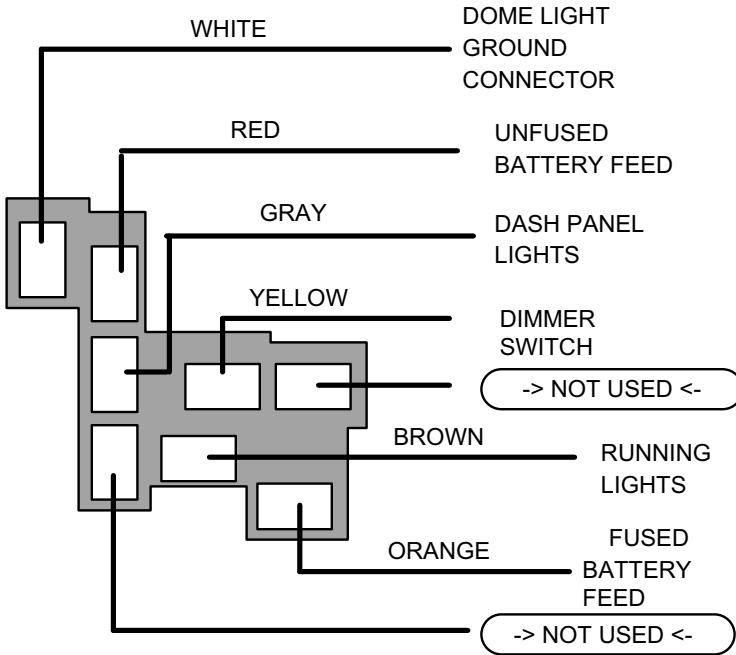

Rev 2.0 1/21/99

Typical GM Headlight Switch connector wiring.
(Viewed from front of connector)

American Autowire Systems

American Autowire makes it easy

FACTORY
automotive
wiring **FIT**

150 Heller Pl #17 W
Bellmawr, NJ 08031
856-933 0801

PART #: 500189

**DESC: HEADLIGHT SWITCH
CONNECTOR**

© 1995 AAW
instruction sheet 92964483

Rev 2.0 1/21/99

Typical GM Headlight Switch connector wiring.
(Viewed from front of connector)

American Autowire Systems