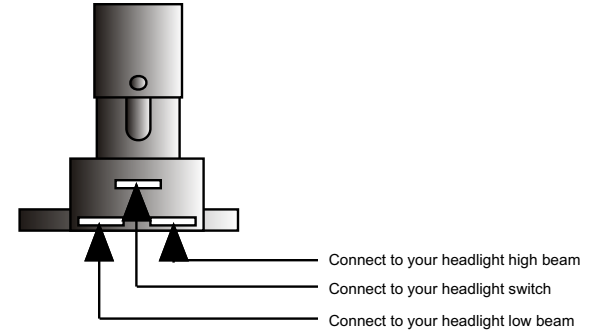

Connect the Dimmer Switch wires as shown above.

1. The top center terminal of the Dimmer Switch is connected to the Headlight switch.
2. The terminal on the right side is connected to your headlight high beam terminal.
3. The terminal on the left side is connected to your headlight low beam terminal.

another wiring product by...

150 Heller Pl #17 W Bellmawr, NJ 08031 856-933-0801

PART #

500042

DESCRIPTION:

DIMMER SWITCH

92964573 instruction sheet Rev 3.0 6/29/99

Connect the Dimmer Switch wires as shown above.

1. The top center terminal of the Dimmer Switch is connected to the Headlight switch.
2. The terminal on the right side is connected to your headlight high beam terminal.
3. The terminal on the left side is connected to your headlight low beam terminal.

another wiring product by...

150 Heller Pl #17 W Bellmawr, NJ 08031 856-933-0801

PART #

500042

DESCRIPTION:

DIMMER SWITCH

92964573 instruction sheet Rev 3.0 6/29/99