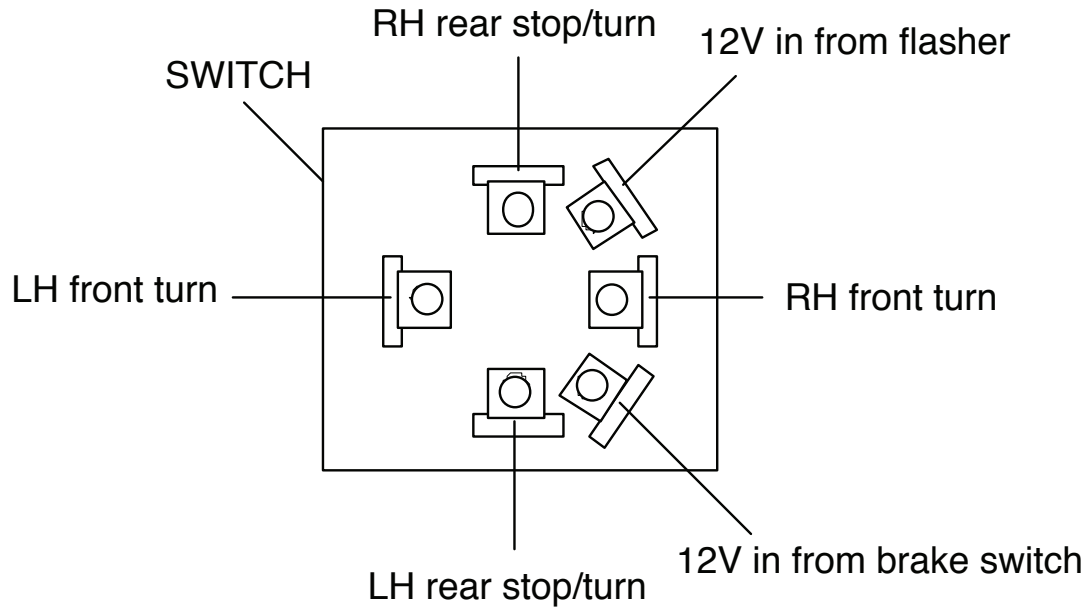

Drill a 7/16 inch hole for mounting.

**American
Autowire**

www.americanautowire.com 856-933-0801

PART #

500148

DESCRIPTION:

TOGGLE TURN
SIGNAL SWITCH

92964829 instruction sheet Rev 5.0 4/8/2013