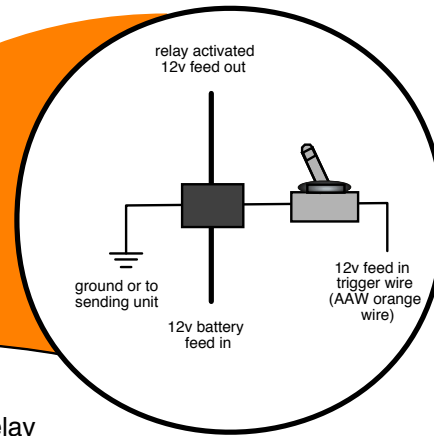

12v feed out from relay  
(not included with this kit)

recommended fan relay  
(not included with this kit)

lt blue lh turn

dk blue rh turn

brown parking lamp

tan lo beam

lt green hi beam

dk green horns

black headlight grounds

Plug this connector into the mating connector on the dash wiring harness.

**American Autowire**

www.americanautowire.com 856-933-0801

PART #

500432

L

FRONT LIGHT WIRE KIT