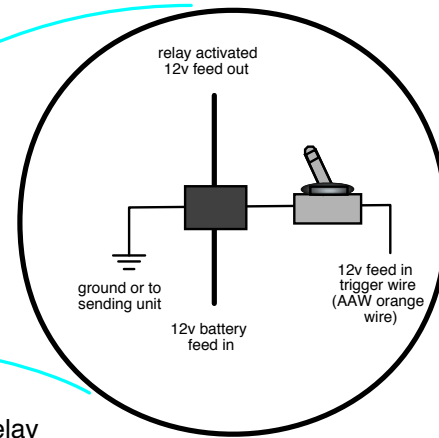

12v feed out from relay
(not included with this kit)

recommended fan relay
(not included with this kit)

lt blue
lh turn

dk blue
rh turn

brown
parking lamp

tan
lo beam

lt green
hi beam

dk green
horns

Plug this connector into the mating connector on the dash wiring harness.

**American
Autowire**

www.americanautowire.com 856-933-0801

PART #

500432

L

FRONT LIGHT WIRE KIT

92965097 Rev 2.1 7/10/2017

PLEASE NOTE:

When installing this harness, please follow the connection instructions found in your Headlight & Parking Lamp Connection Kit bag K.