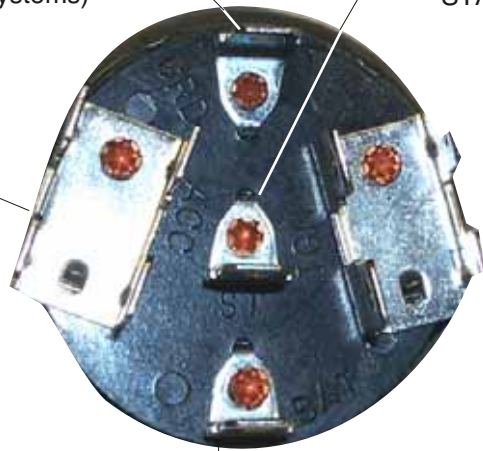

GROUND (for warning lamp,
not used on our wiring systems)

STARTER (purple)

ACCESSORY (brown)

IGNITION (pink)

BATTERY (battery)

Using the supplied connector and terminals, plug each wire into the connector location which matches the descriptions shown.

another wiring product by...

**American
Autowire**

We Make Wiring Easy!!

856-933-0801

GROUND (for warning lamp,
not used on our wiring systems)

STARTER (purple)

ACCESSORY (brown)

IGNITION (pink)

BATTERY (battery)

Using the supplied connector and terminals, plug each wire into the connector location which matches the descriptions shown.

another wiring product by...

**American
Autowire**

We Make Wiring Easy!!