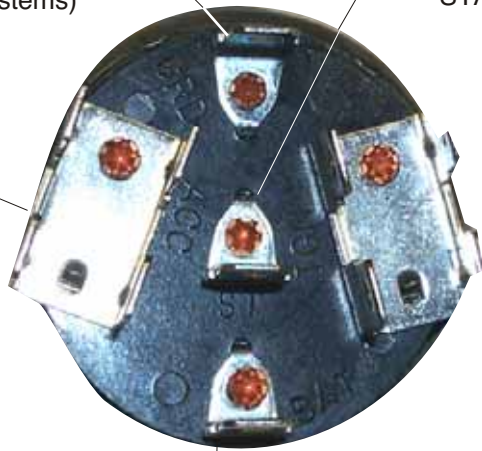

GROUND (for warning lamp,
not used on our wiring systems)

STARTER (purple)

ACCESSORY (brown)

IGNITION (pink)

BATTERY (battery)

Using the supplied connector and terminals, plug each wire into the connector location which matches the descriptions shown.

another wiring product by...

**American
Autowire**

We Make Wiring Easy!!

856-933-0801

GROUND (for warning lamp,
not used on our wiring systems)

STARTER (purple)

ACCESSORY (brown)

IGNITION (pink)

BATTERY (battery)

Using the supplied connector and terminals, plug each wire into the connector location which matches the descriptions shown.

another wiring product by...

**American
Autowire**

We Make Wiring Easy!!