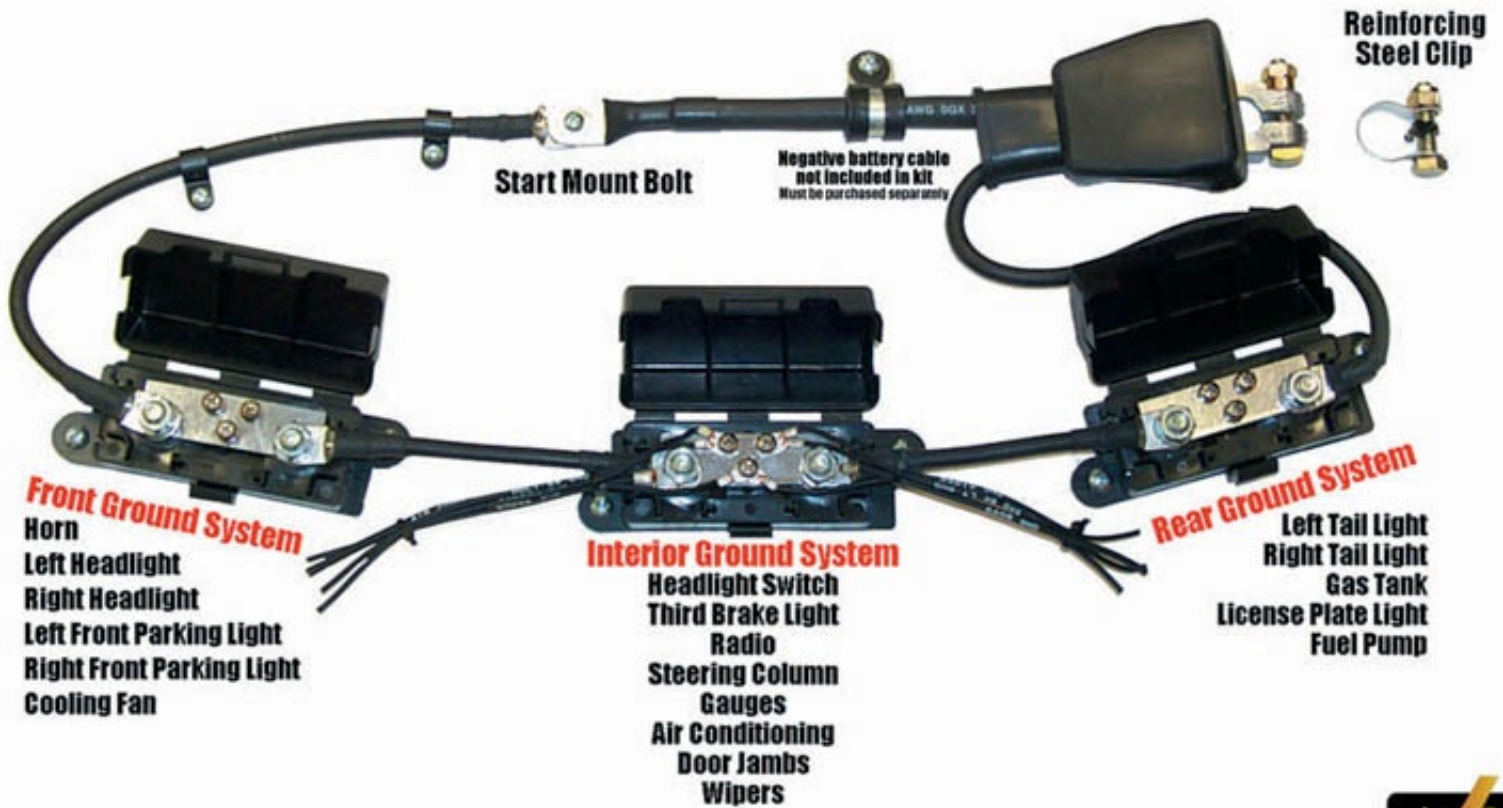

# All Copper Ground System

No Frame Rail

**Grounding Kit 500717**