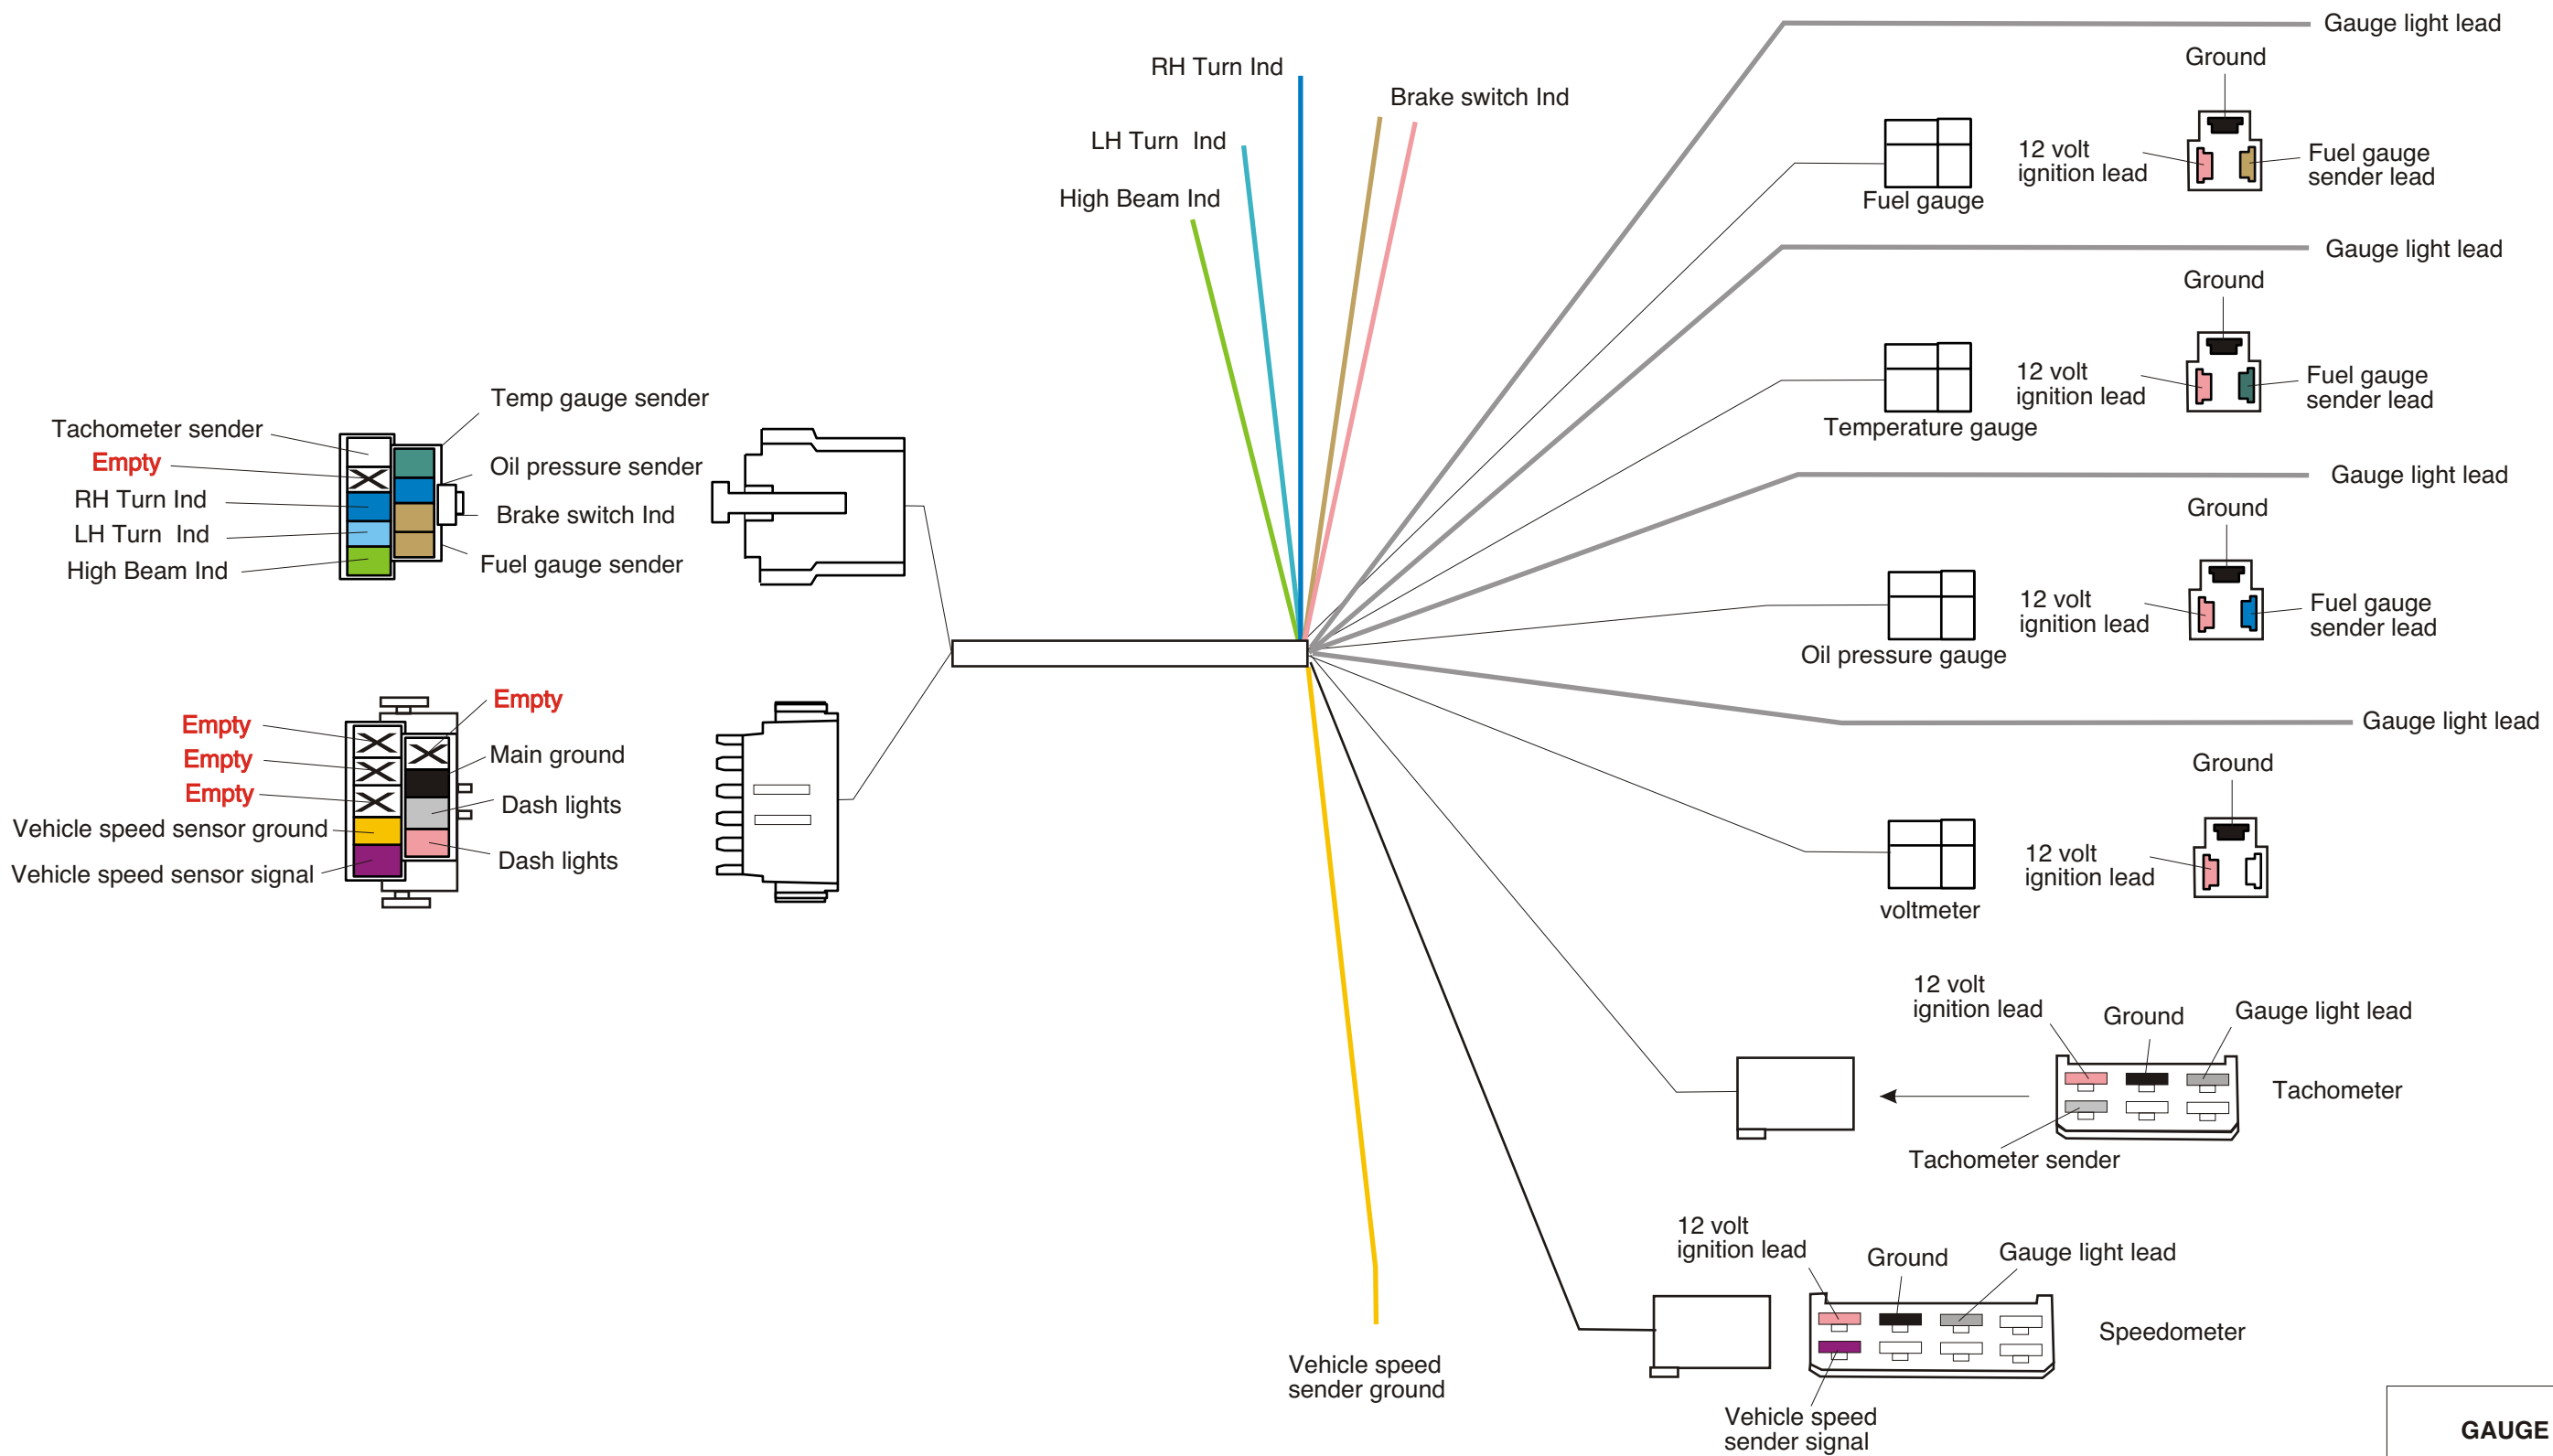

TYPICAL UNIVERSAL GAUGE HARNESS KIT CONNECTIONS

GAUGE CLUSTER HARNESS

500914

92967804 rev 0.0 10/11/2006