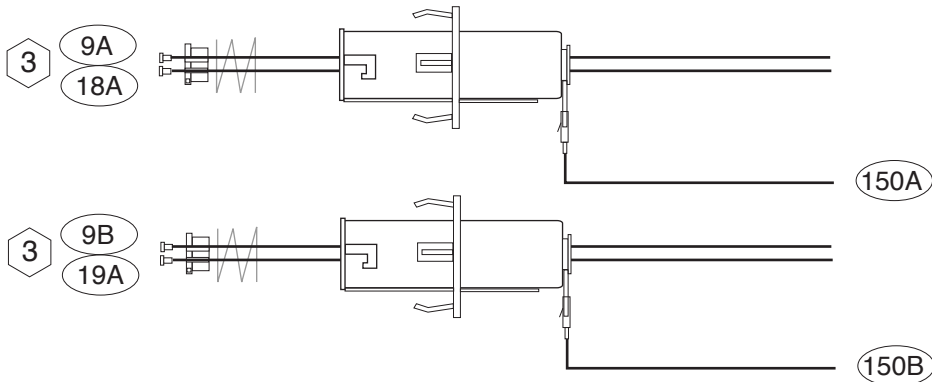

Light Socket Terminal Orientation

92968923

REAR BODY HARNESS
1967-69 Mustang
Classic Update Series
510052
rev 1.0 6/25/2010

92968923