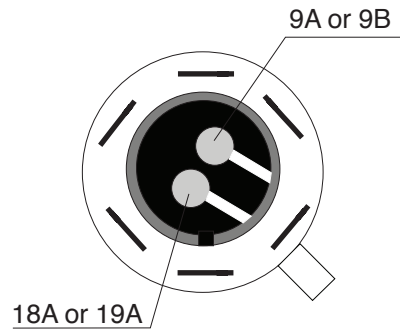

Light Socket Terminal Orientation

92968923

REAR BODY HARNESS
1967-69 Mustang
Classic Update Series
510052
rev 1.0 6/25/2010

92968923