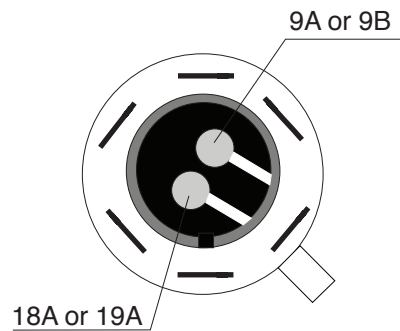

Light Socket Terminal Orientation

92968923

REAR BODY HARNESS
1967-70 Mustang
Classic Update Series
510052
Rev 2.0 5/15/2014 JM
92968923