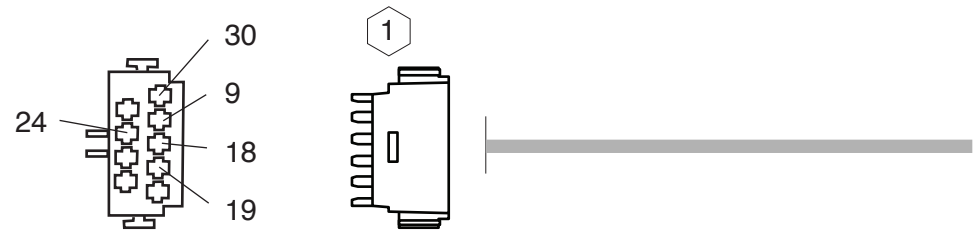

Light Socket Terminal Orientation

92968923

REAR BODY HARNESS
1967-70 Mustang
Classic Update Series
510052
Rev 2.0 5/15/2014 JM
92968923