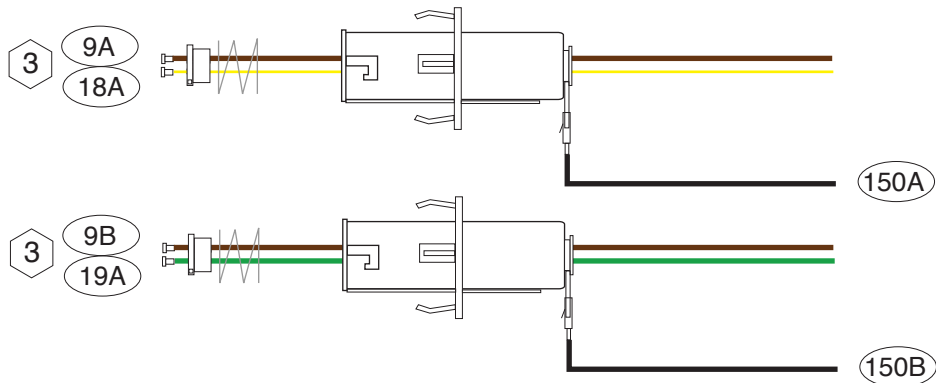

Light Socket Terminal Orientation

92968923

REAR BODY HARNESS
1967-70 Mustang
Classic Update Series
510052
Rev 2.0 5/15/2014 JM
92968923