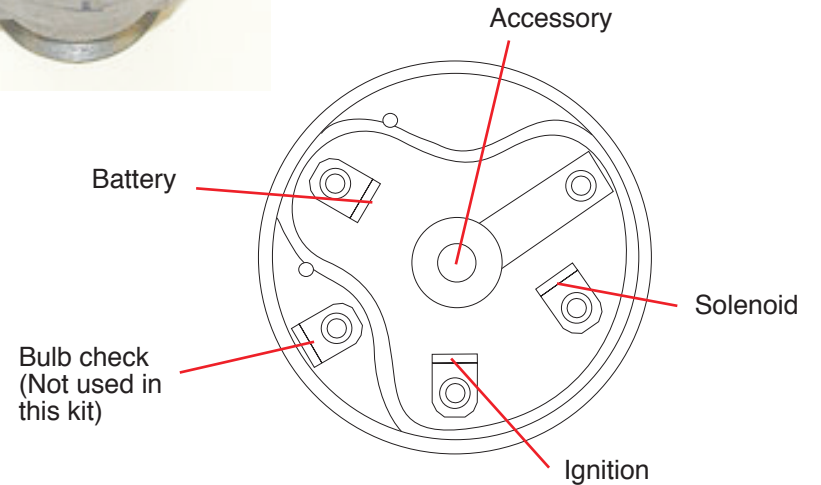

[www.americanautowire.com](http://www.americanautowire.com) 856-933-0801

PART #

**510053**

DESCRIPTION:

Ignition Switch  
1967-69 Mustang  
Classic Update Series

92968930 instruction sheet rev 1.0 7/13/2010