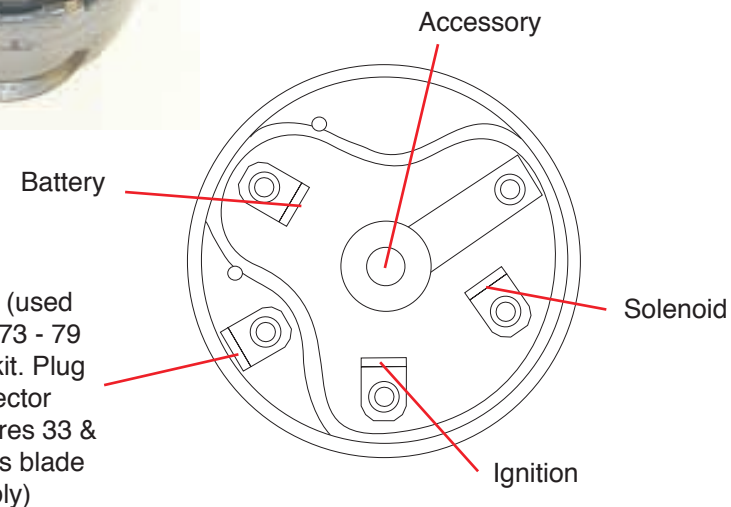

Watch our "Tech Tips" Video to help with your installation.  
<http://www.youtube.com/watch?v=2KtpWvDRdFk>

www.americanautowire.com 856-933-0801

PART #

**510053**

DESCRIPTION:

Ignition Switch 1967-69  
 Mustang & 1973-79 Ford Truck  
 Classic Update Series

92968930 instruction sheet rev 2.0 11/13/2012

Watch our "Tech Tips" Video to help with your installation.  
<http://www.youtube.com/watch?v=2KtpWvDRdFk>

www.americanautowire.com 856-933-0801

PART #

**510053**

DESCRIPTION:

Ignition Switch 1967-69  
 Mustang & 1973-79 Ford Truck  
 Classic Update Series

92968930 instruction sheet rev 2.0 11/13/2012