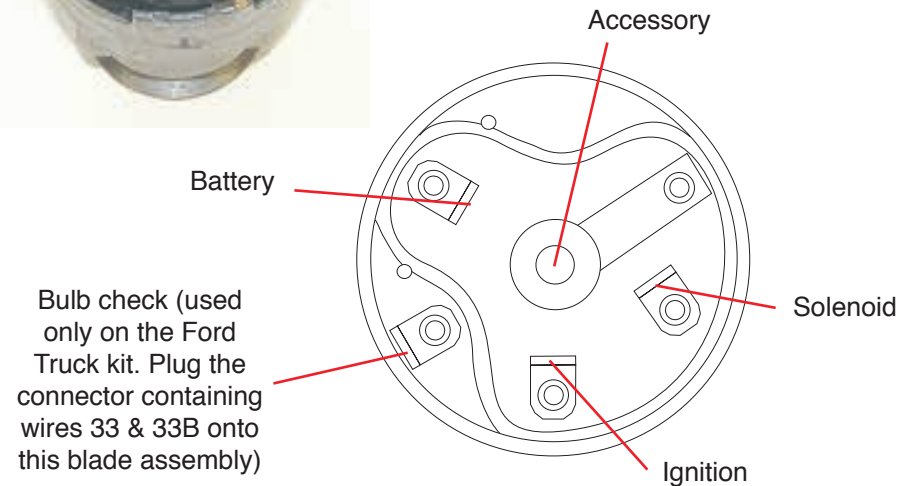

Watch our "Tech Tips" Video to help with your installation.
<http://www.youtube.com/watch?v=2KtpWvDRdFk>

www.americanautowire.com 856-933-0801

PART #

510053

DESCRIPTION:

Ignition Switch
 Classic Update Series

92968930 instruction sheet rev 3.0 7/3/2013

Watch our "Tech Tips" Video to help with your installation.
<http://www.youtube.com/watch?v=2KtpWvDRdFk>

www.americanautowire.com 856-933-0801

PART #

510053

DESCRIPTION: