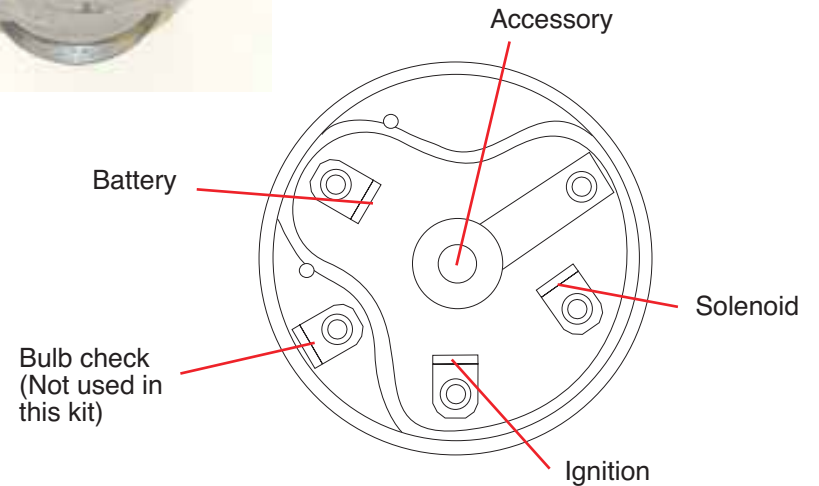

another wiring product by...

612314

lot#612314

150 Heller Pl #17 W Bellmawr, NJ 08031 856-933-0801

PART #

510053

DESCRIPTION:

**Ignition Switch
1967-68 Mustang
Classic Update Series**

92968930 instruction sheet rev 0.0 8/11/2008

another wiring product by...

612314

lot#612314

150 Heller Pl #17 W Bellmawr, NJ 08031 856-933-0801

PART #

510053

DESCRIPTION:

**Ignition Switch
1967-68 Mustang
Classic Update Series**

92968930 instruction sheet rev 0.0 8/11/2008