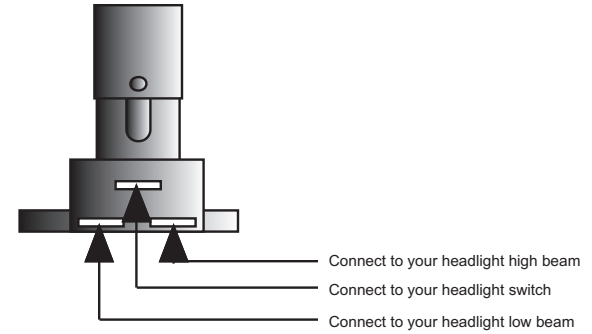

Connect the Dimmer Switch wires as shown above.

1. The top center terminal of the Dimmer Switch is connected to the Headlight switch.
2. The terminal on the right side is connected to your headlight high beam terminal.
3. The terminal on the left side is connected to your headlight low beam terminal.
4. Use the enclosed screws to attach the new dimmer switch to the floor of your truck

another wiring product by...

150 Heller Pl #17 W Bellmawr, NJ 08031 856-933-0801

PART #

510104

DESCRIPTION:

DIMMER SWITCH

92969132 instruction sheet Rev 0.0 1/14/2009

Connect the Dimmer Switch wires as shown above.

1. The top center terminal of the Dimmer Switch is connected to the Headlight switch.
2. The terminal on the right side is connected to your headlight high beam terminal.
3. The terminal on the left side is connected to your headlight low beam terminal.
4. Use the enclosed screws to attach the new dimmer switch to the floor of your truck

another wiring product by...

150 Heller Pl #17 W Bellmawr, NJ 08031 856-933-0801

PART #

510104

DESCRIPTION:

DIMMER SWITCH

92969132 instruction sheet Rev 0.0 1/14/2009