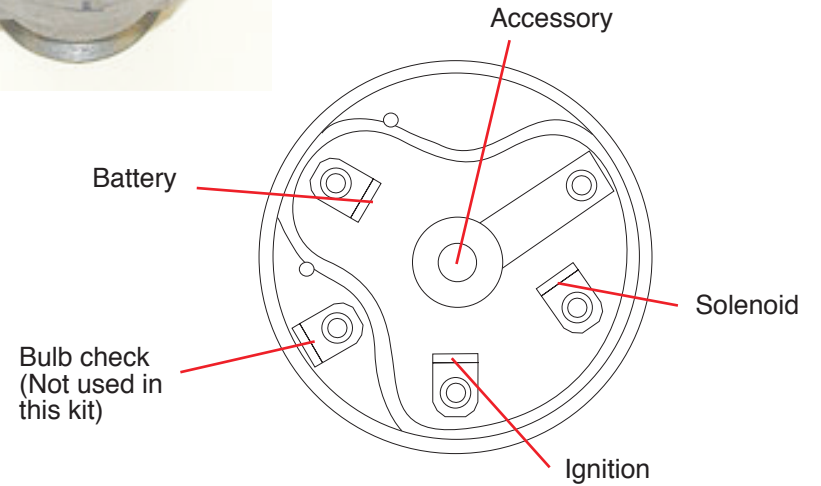

another wiring product by...

We Make Wiring Easy!!

150 Heller Pl #17 W Bellmawr, NJ 08031 856-933-0801

PART #

**510128**

DESCRIPTION:

Ignition Switch  
1964-66 Mustang  
Classic Update Series

92969235 instruction sheet rev 0.0 9/1/2009