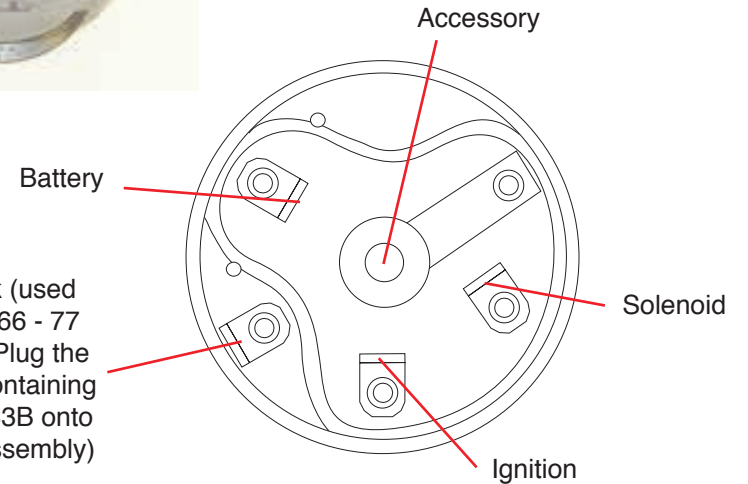

150 Heller Pl #17 W Bellmawr, NJ 08031 856-933-0801

PART #

510128

DESCRIPTION:

Ignition Switch 1964-66
Mustang & 1966-77 Bronco
Classic Update Series

92969235 instruction sheet rev 1.0 6/12/2012

150 Heller Pl #17 W Bellmawr, NJ 08031 856-933-0801

PART #

510128

DESCRIPTION:

Ignition Switch 1964-66
Mustang & 1966-77 Bronco
Classic Update Series

92969235 instruction sheet rev 1.0 6/12/2012