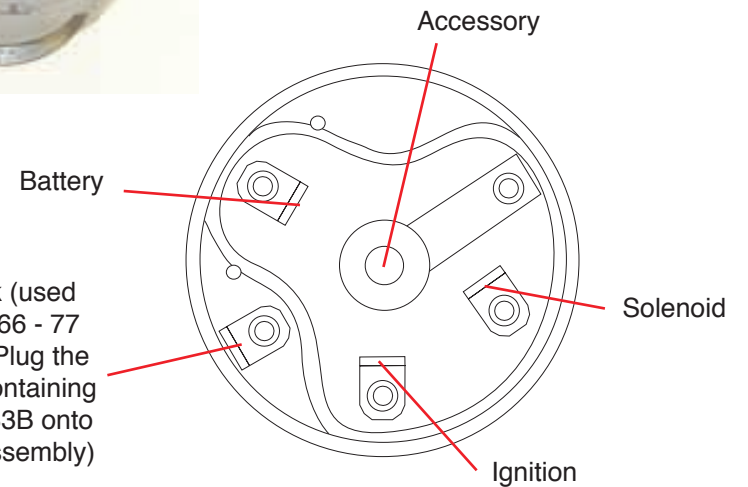

150 Heller Pl #17 W Bellmawr, NJ 08031 856-933-0801

PART #

510128

DESCRIPTION:

Ignition Switch
Various Ford Applications
Classic Update Series

92969235 instruction sheet rev 2.0 2/4/2014

150 Heller Pl #17 W Bellmawr, NJ 08031 856-933-0801

PART #

510128

DESCRIPTION:

Ignition Switch
Various Ford Applications
Classic Update Series

92969235 instruction sheet rev 2.0 2/4/2014