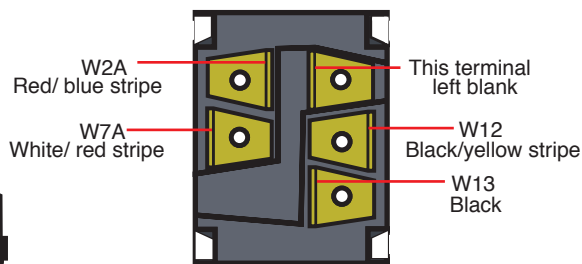

Plug wire and terminal #93 from 510056, sheet 5, branch 5, in as shown to complete the wiper washer power circuit.

Plug washer pump wires W7A, W12, W2A, and W13 onto washer pump switch coordinator as shown below.

washer pump wires

washer pump connections

- W2A Red/ blue stripe
- W2B Red/ blue stripe
- W7A White/ red stripe
- W7B White/ red stripe
- W11 Light blue
- W12 Black/yellow stripe
- W13 Black

- Wiper switch to washer pump connection (blue connector).
- Wiper switch to wiper motor connection.
- Wiper switch to washer pump connection (red connector).
- Wiper switch to wiper motor connection.
- Wiper switch to wiper motor connection.
- Wiper switch to washer pump connection (yellow connector).
- Wiper motor to washer pump connection (black connector).