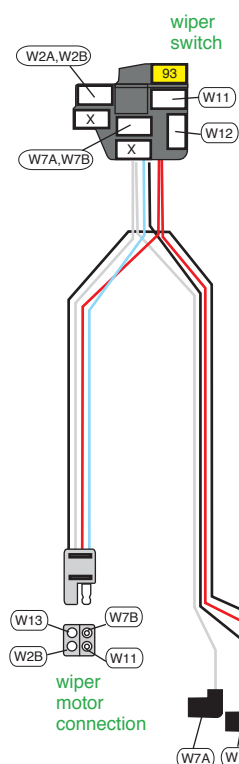

Plug wire and terminal #93 from 510056, sheet 5, branch 5, in as shown to complete the wiper washer power circuit.

Plug washer pump wires W7A, W12, W2A, and W13 onto washer pump switch coordinator as shown below.

washer pump wires

washer pump connections

- W2A Red/ blue stripe
- W2B Red/ blue stripe
- W7A White/ red stripe
- W7B White/ red stripe
- W11 Light blue
- W12 Black/yellow stripe
- W13 Black

- Wiper switch to washer pump connection (blue connector).
- Wiper switch to wiper motor connection.
- Wiper switch to washer pump connection (red connector).
- Wiper switch to wiper motor connection.
- Wiper switch to wiper motor connection.
- Wiper switch to washer pump connection (yellow connector).
- Wiper motor to washer pump connection (black connector).