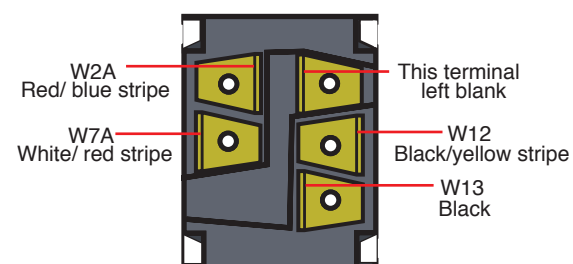

Plug wire and terminal #93 from 510056, sheet 5, branch 5, in as shown to complete the wiper washer power circuit.

Plug washer pump wires W7A, W12, W2A, and W13 onto washer pump switch coordinator as shown below.

washer pump wires

washer pump connections

- W2A Red/ blue stripe
- W2B Red/ blue stripe
- W7A White/ red stripe
- W7B White/ red stripe
- W11 Light blue
- W12 Black/yellow stripe
- W13 Black

- Wiper switch to washer pump connection (blue connector).
- Wiper switch to wiper motor connection.
- Wiper switch to washer pump connection (red connector).
- Wiper switch to wiper motor connection.
- Wiper switch to wiper motor connection.
- Wiper switch to washer pump connection (yellow connector).
- Wiper motor to washer pump connection (black connector).