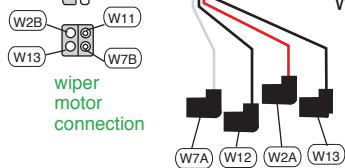

Plug wire and terminal #93 from 510056, sheet 5, branch 5, in as shown to complete the wiper washer power circuit.

Plug washer pump wires W7A, W12, W2A, and W13 onto washer pump switch coordinator as shown below.

washer pump wires

washer pump connections

- W2A Red/ blue stripe
- W2B Red/ blue stripe
- W7A White/ red stripe
- W7B White/ red stripe
- W11 Light blue
- W12 Black/yellow stripe
- W13 Black

- Wiper switch to washer pump connection.
- Wiper switch to wiper motor connection.
- Wiper switch to washer pump connection.
- Wiper switch to wiper motor connection.
- Wiper switch to wiper motor connection.
- Wiper switch to washer pump connection.
- Wiper motor to washer pump connection.