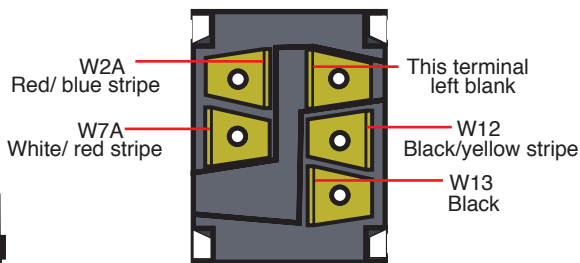

Plug wire and terminal #93 from 510056, sheet 5, branch 5, in as shown to complete the wiper washer power circuit.

Plug washer pump wires W7A, W12, W2A, and W13 onto washer pump switch coordinator as shown below.

washer pump wires

washer pump connections

- W2A Red/ blue stripe
- W2B Red/ blue stripe
- W7A White/ red stripe
- W7B White/ red stripe
- W11 Light blue
- W12 Black/yellow stripe
- W13 Black

- Wiper switch to washer pump connection.
- Wiper switch to wiper motor connection.
- Wiper switch to washer pump connection.
- Wiper switch to wiper motor connection.
- Wiper switch to wiper motor connection.
- Wiper switch to washer pump connection.
- Wiper motor to washer pump connection.