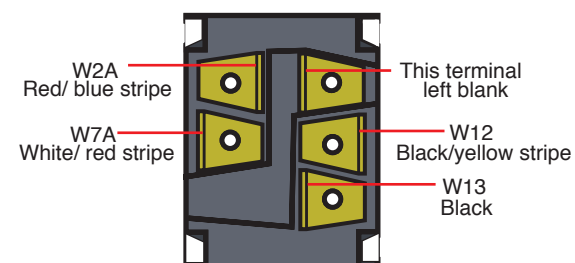

Plug wire and terminal #93 from 510056, sheet 5, branch 5, in as shown to complete the wiper washer power circuit.

Plug washer pump wires W7A, W12, W2A, and W13 onto washer pump switch coordinator as shown below.

washer pump wires

washer pump connections

- W2A Red/ blue stripe
- W2B Red/ blue stripe
- W7A White/ red stripe
- W7B White/ red stripe
- W11 Light blue
- W12 Black/yellow stripe
- W13 Black

- Wiper switch to washer pump connection.
- Wiper switch to wiper motor connection.
- Wiper switch to washer pump connection.
- Wiper switch to wiper motor connection.
- Wiper switch to wiper motor connection.
- Wiper switch to washer pump connection.
- Wiper motor to washer pump connection.