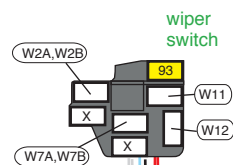

Plug wire and terminal #93 from 510056, sheet 5, branch 5, in as shown to complete the wiper washer power circuit.

Plug washer pump wires W7A, W12, W2A, and W13 onto washer pump switch coordinator as shown below.

washer pump wires

washer pump connections

- W2A Red/ blue stripe
- W2B Red/ blue stripe
- W7A White/ red stripe
- W7B White/ red stripe
- W11 Light blue
- W12 Black/yellow stripe
- W13 Black

- Wiper switch to washer pump connection.
- Wiper switch to wiper motor connection.
- Wiper switch to washer pump connection.
- Wiper switch to wiper motor connection.
- Wiper switch to wiper motor connection.
- Wiper switch to washer pump connection.
- Wiper motor to washer pump connection.