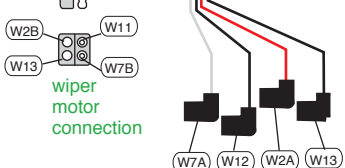

Plug wire and terminal #93 from 510056, sheet 5, branch 5, in as shown to complete the wiper washer power circuit.

Plug washer pump wires W7A, W12, W2A, and W13 onto washer pump switch coordinator as shown below.

washer pump wires

washer pump connections

- W2A Red/ blue stripe
- W2B Red/ blue stripe
- W7A White/ red stripe
- W7B White/ red stripe
- W11 Light blue
- W12 Black/yellow stripe
- W13 Black

- Wiper switch to washer pump connection.
- Wiper switch to wiper motor connection.
- Wiper switch to washer pump connection.
- Wiper switch to wiper motor connection.
- Wiper switch to wiper motor connection.
- Wiper switch to washer pump connection.
- Wiper motor to washer pump connection.