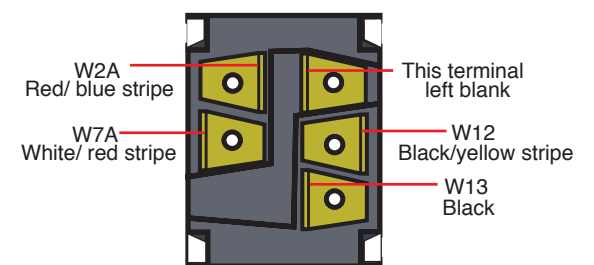

Plug in the white "wiper power feed" wire as shown on the main instruction set 92972103 (pages 6 and 22), to complete the wiper / washer circuit.

washer pump wires

Plug washer pump wires W7A, W12, W2A, and W13 onto washer pump switch coordinator as shown below.

washer pump connections

- W2A Red/ blue stripe
- W2B Red/ blue stripe
- W7A White/ red stripe
- W7B White/ red stripe
- W11 Light blue
- W12 Black/ yellow stripe
- W13 Black

- Wiper switch to washer pump connection.
- Wiper switch to wiper motor connection.
- Wiper switch to washer pump connection.
- Wiper switch to wiper motor connection.
- Wiper switch to wiper motor connection.
- Wiper switch to washer pump connection.
- Wiper motor to washer pump connection.