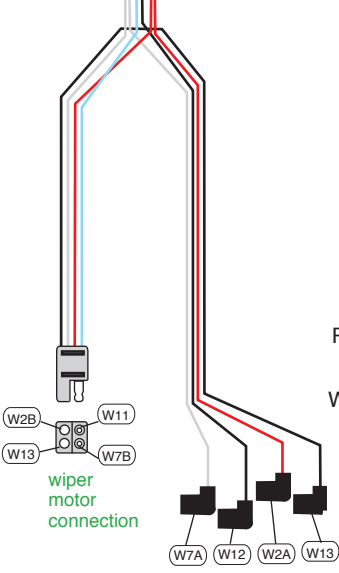

Plug in the white "wiper power feed" wire as shown on the main instruction set 92972103 (pages 6 and 22), to complete the wiper / washer circuit.

washer pump wires

Plug washer pump wires W7A, W12, W2A, and W13 onto washer pump switch coordinator as shown below.

washer pump connections

- W2A Red/ blue stripe
- W2B Red/ blue stripe
- W7A White/ red stripe
- W7B White/ red stripe
- W11 Light blue
- W12 Black/ yellow stripe
- W13 Black

- Wiper switch to washer pump connection.
- Wiper switch to wiper motor connection.
- Wiper switch to washer pump connection.
- Wiper switch to wiper motor connection.
- Wiper switch to wiper motor connection.
- Wiper switch to washer pump connection.
- Wiper motor to washer pump connection.