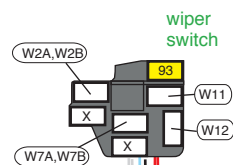

Plug in the white "wiper power feed" wire as shown on the main instruction set 92972103 (pages 6 and 22), to complete the wiper / washer circuit.

washer pump wires

Plug washer pump wires W7A, W12, W2A, and W13 onto washer pump switch coordinator as shown below.

washer pump connections

- W2A Red/ blue stripe
- W2B Red/ blue stripe
- W7A White/ red stripe
- W7B White/ red stripe
- W11 Light blue
- W12 Black/ yellow stripe
- W13 Black

- Wiper switch to washer pump connection.
- Wiper switch to wiper motor connection.
- Wiper switch to washer pump connection.
- Wiper switch to wiper motor connection.
- Wiper switch to wiper motor connection.
- Wiper switch to washer pump connection.
- Wiper motor to washer pump connection.