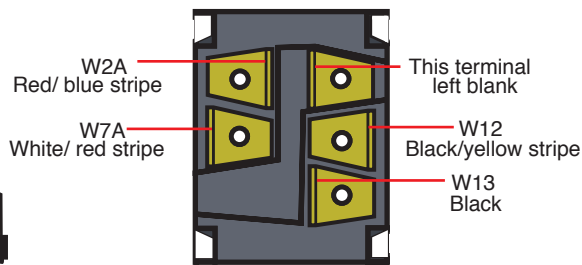

Plug in the white "wiper power feed" wire as shown on the main instruction set 92972103 (pages 6 and 22), to complete the wiper / washer circuit.

washer pump wires

Plug washer pump wires W7A, W12, W2A, and W13 onto washer pump switch coordinator as shown below.

washer pump connections

- W2A Red/ blue stripe
- W2B Red/ blue stripe
- W7A White/ red stripe
- W7B White/ red stripe
- W11 Light blue
- W12 Black/ yellow stripe
- W13 Black

- Wiper switch to washer pump connection.
- Wiper switch to wiper motor connection.
- Wiper switch to washer pump connection.
- Wiper switch to wiper motor connection.
- Wiper switch to wiper motor connection.
- Wiper switch to washer pump connection.
- Wiper motor to washer pump connection.