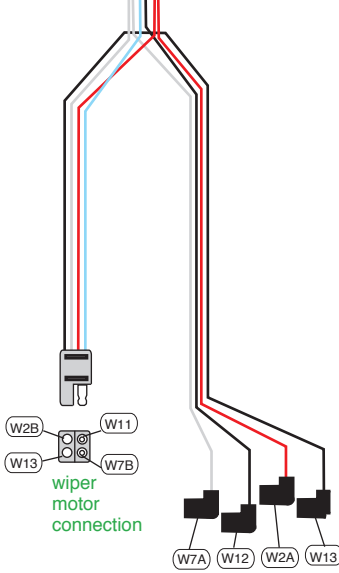

Plug in the white "wiper power feed" wire as shown on the main instruction set 92972103 (pages 6 and 22), to complete the wiper / washer circuit.

washer pump wires

Plug washer pump wires W7A, W12, W2A, and W13 onto washer pump switch coordinator as shown below.

washer pump connections

- W2A Red/ blue stripe
- W2B Red/ blue stripe
- W7A White/ red stripe
- W7B White/ red stripe
- W11 Light blue
- W12 Black/ yellow stripe
- W13 Black

- Wiper switch to washer pump connection.
- Wiper switch to wiper motor connection.
- Wiper switch to washer pump connection.
- Wiper switch to wiper motor connection.
- Wiper switch to wiper motor connection.
- Wiper switch to washer pump connection.
- Wiper motor to washer pump connection.