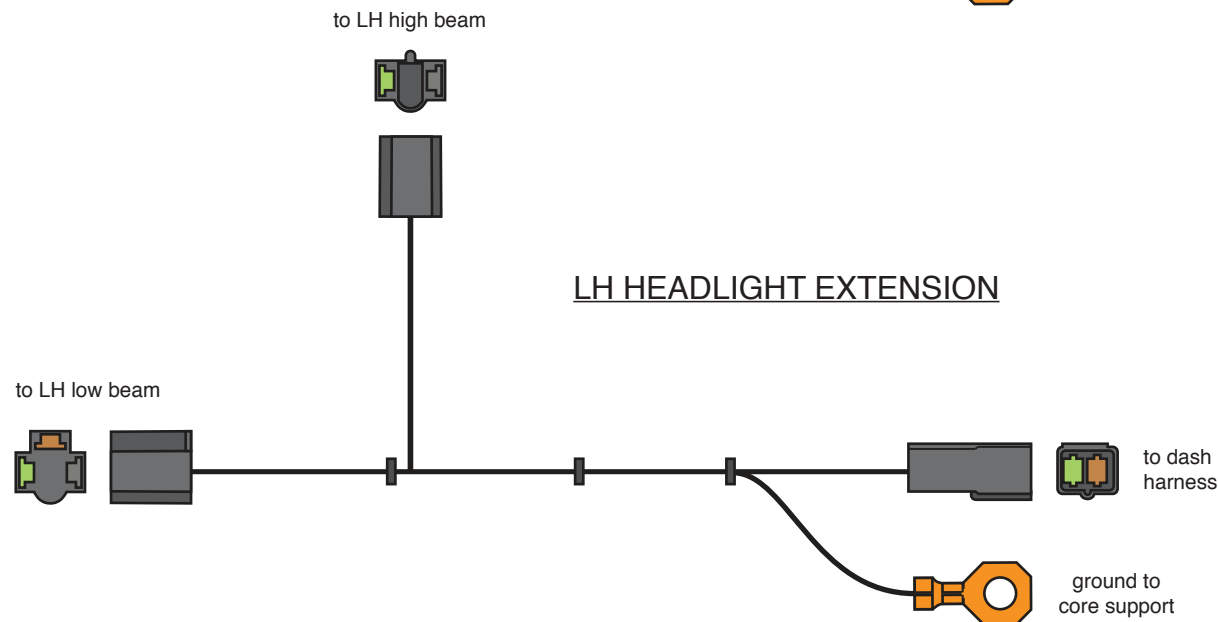

# 1966-1967 Fairlane and Comet Headlamp Extension Harnesses

**NOTE:** In this kit, you will find the left hand and right hand Headlight Extension Harnesses. They are completely assembled and require no additional work other than plugging them onto the dash/main harness, P/N 510392, and the Low and High Beam Headlight Bulbs (see Instruction Set P/N 510391, pages 12, Figure A).