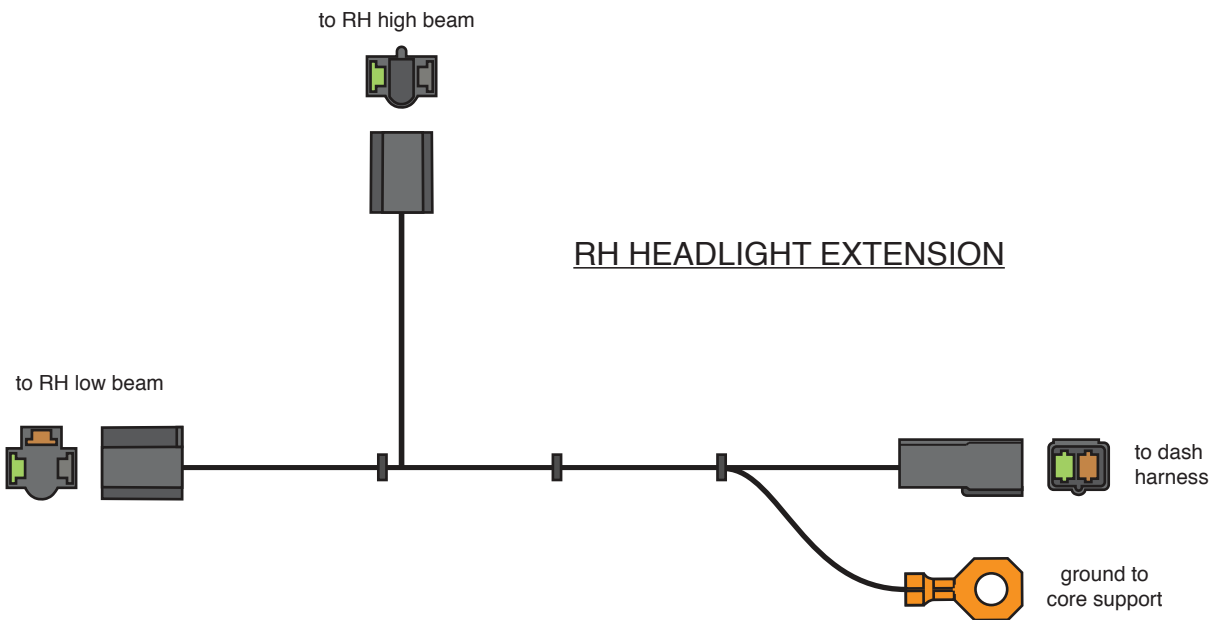

# 1966-1967 Fairlane and Comet Headlamp Extension Harnesses

**NOTE:** In this kit, you will find the left hand and right hand Headlight Extension Harnesses. They are completely assembled and require no additional work other than plugging them onto the dash/main harness, P/N 510392, and the Low and High Beam Headlight Bulbs (see Instruction Set P/N 510391, pages 12, Figure A).