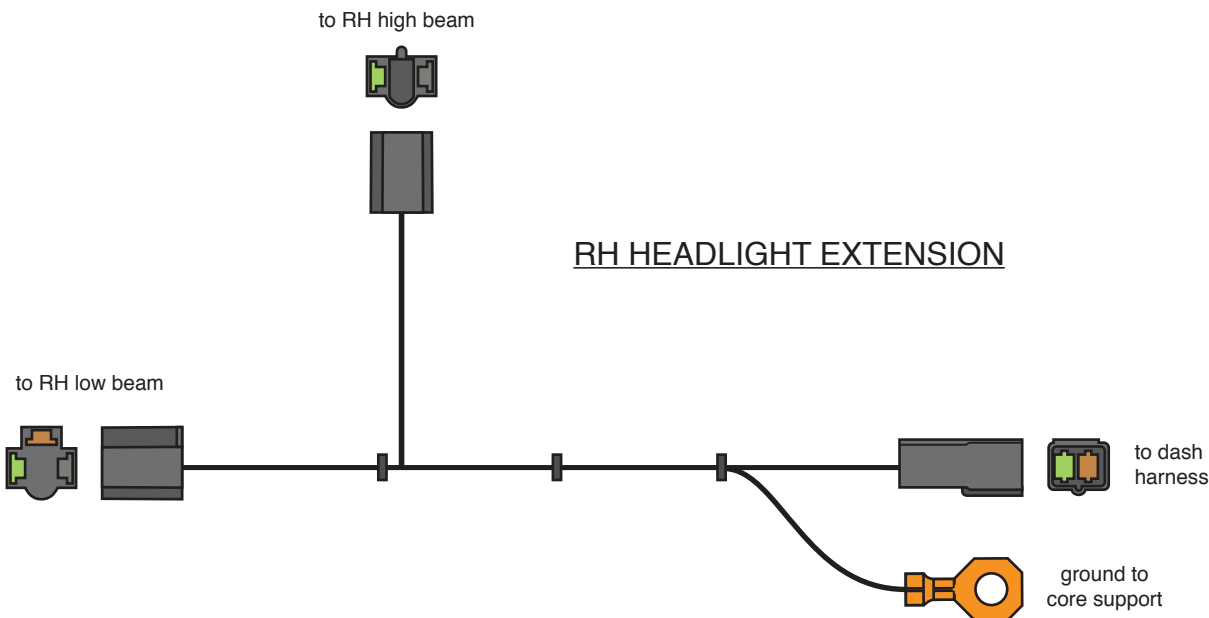

1966-1967 Fairlane and Comet Headlamp Extension Harnesses

NOTE: In this kit, you will find the left hand and right hand Headlight Extension Harnesses. They are completely assembled and require no additional work other than plugging them onto the dash/main harness, P/N's 510392 (1966-67 Fairlane and Comet), or 510553 (1962-65 Fairlane & 1962-63 Mercury Meteor) and the Low and High Beam Headlight Bulbs (see specific instructions on P/N 510391 or P/N 510553, pages 12, Figures A).