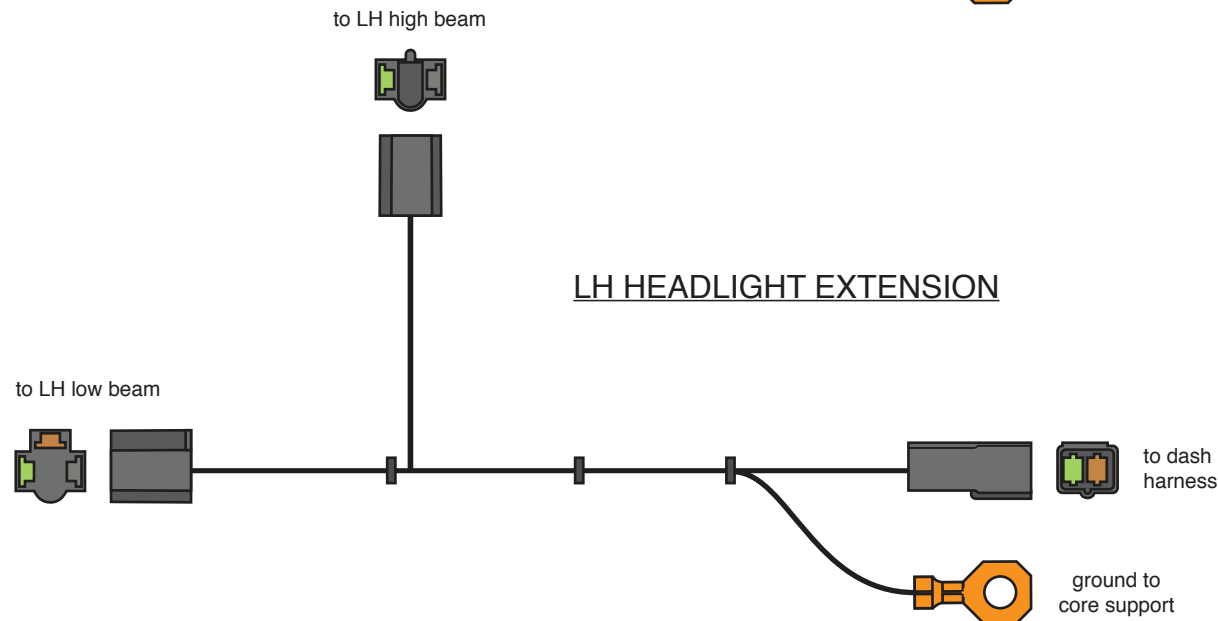

1966-1967 Fairlane and Comet Headlamp Extension Harnesses

NOTE: In this kit, you will find the left hand and right hand Headlight Extension Harnesses. They are completely assembled and require no additional work other than plugging them onto the dash/main harness, P/N's 510392 (1966-67 Fairlane and Comet), or 510553 (1962-65 Fairlane & 1962-63 Mercury Meteor) and the Low and High Beam Headlight Bulbs (see specific instructions on P/N 510391 or P/N 510553, pages 12, Figures A).