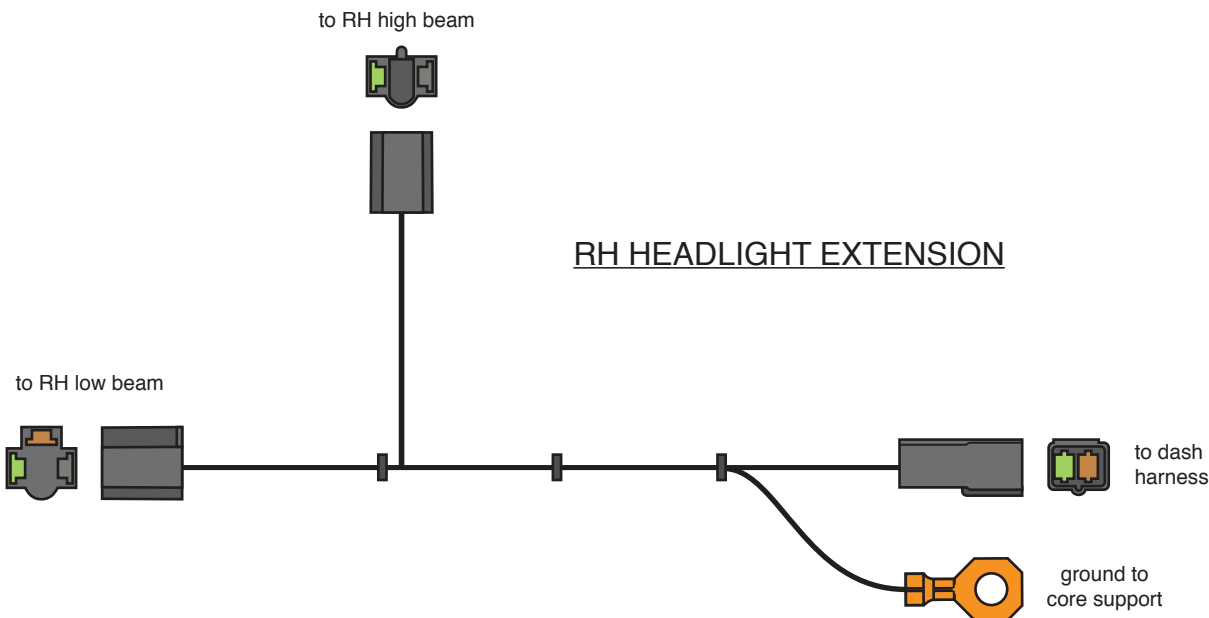

Headlamp Extension Harnesses used in various Ford and Mercury Applications

NOTE: In this kit, you will find the left hand and right hand Headlight Extension Harnesses. They are completely assembled and require no additional work other than plugging them onto the dash/main harness, P/N's 510392 (1966-67 Fairlane and Comet), or 510554 (1962-65 Fairlane & 1962-63 Mercury Meteor) and the Low and High Beam Headlight Bulbs (see specific instructions on P/N 510391 or P/N 510553, pages 12, Figures A).