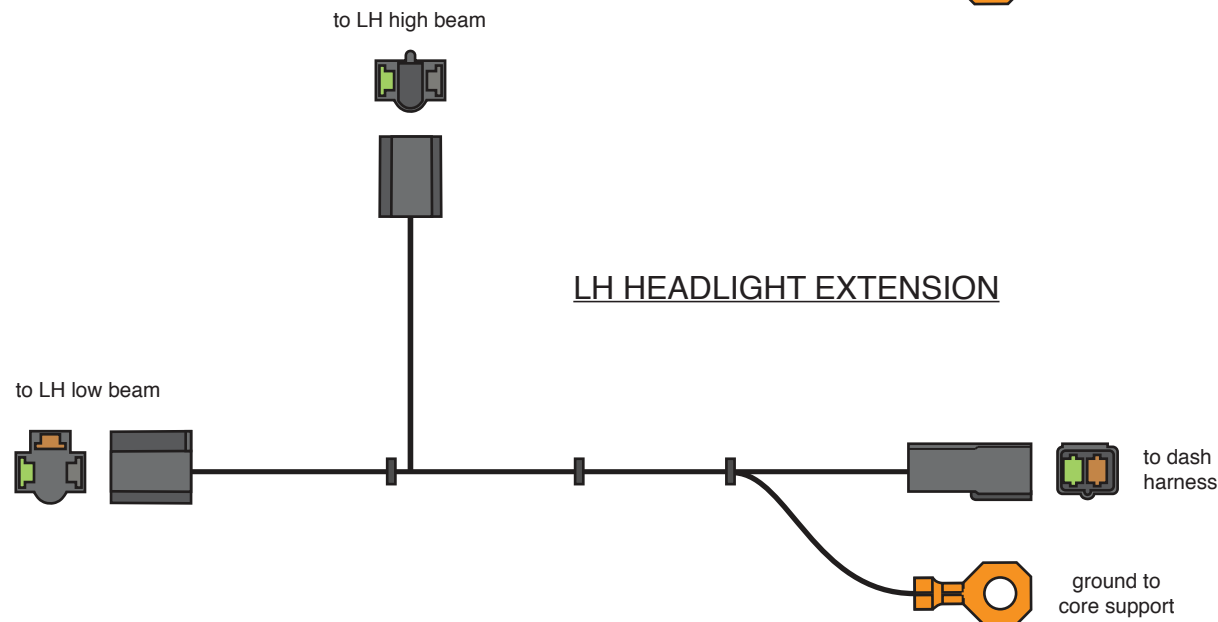

Headlamp Extension Harnesses used in various Ford and Mercury Applications

NOTE: In this kit, you will find the left hand and right hand Headlight Extension Harnesses. They are completely assembled and require no additional work other than plugging them onto the dash/main harness, P/N's 510392 (1966-67 Fairlane and Comet), or 510554 (1962-65 Fairlane & 1962-63 Mercury Meteor) and the Low and High Beam Headlight Bulbs (see specific instructions on P/N 510391 or P/N 510553, pages 12, Figures A).