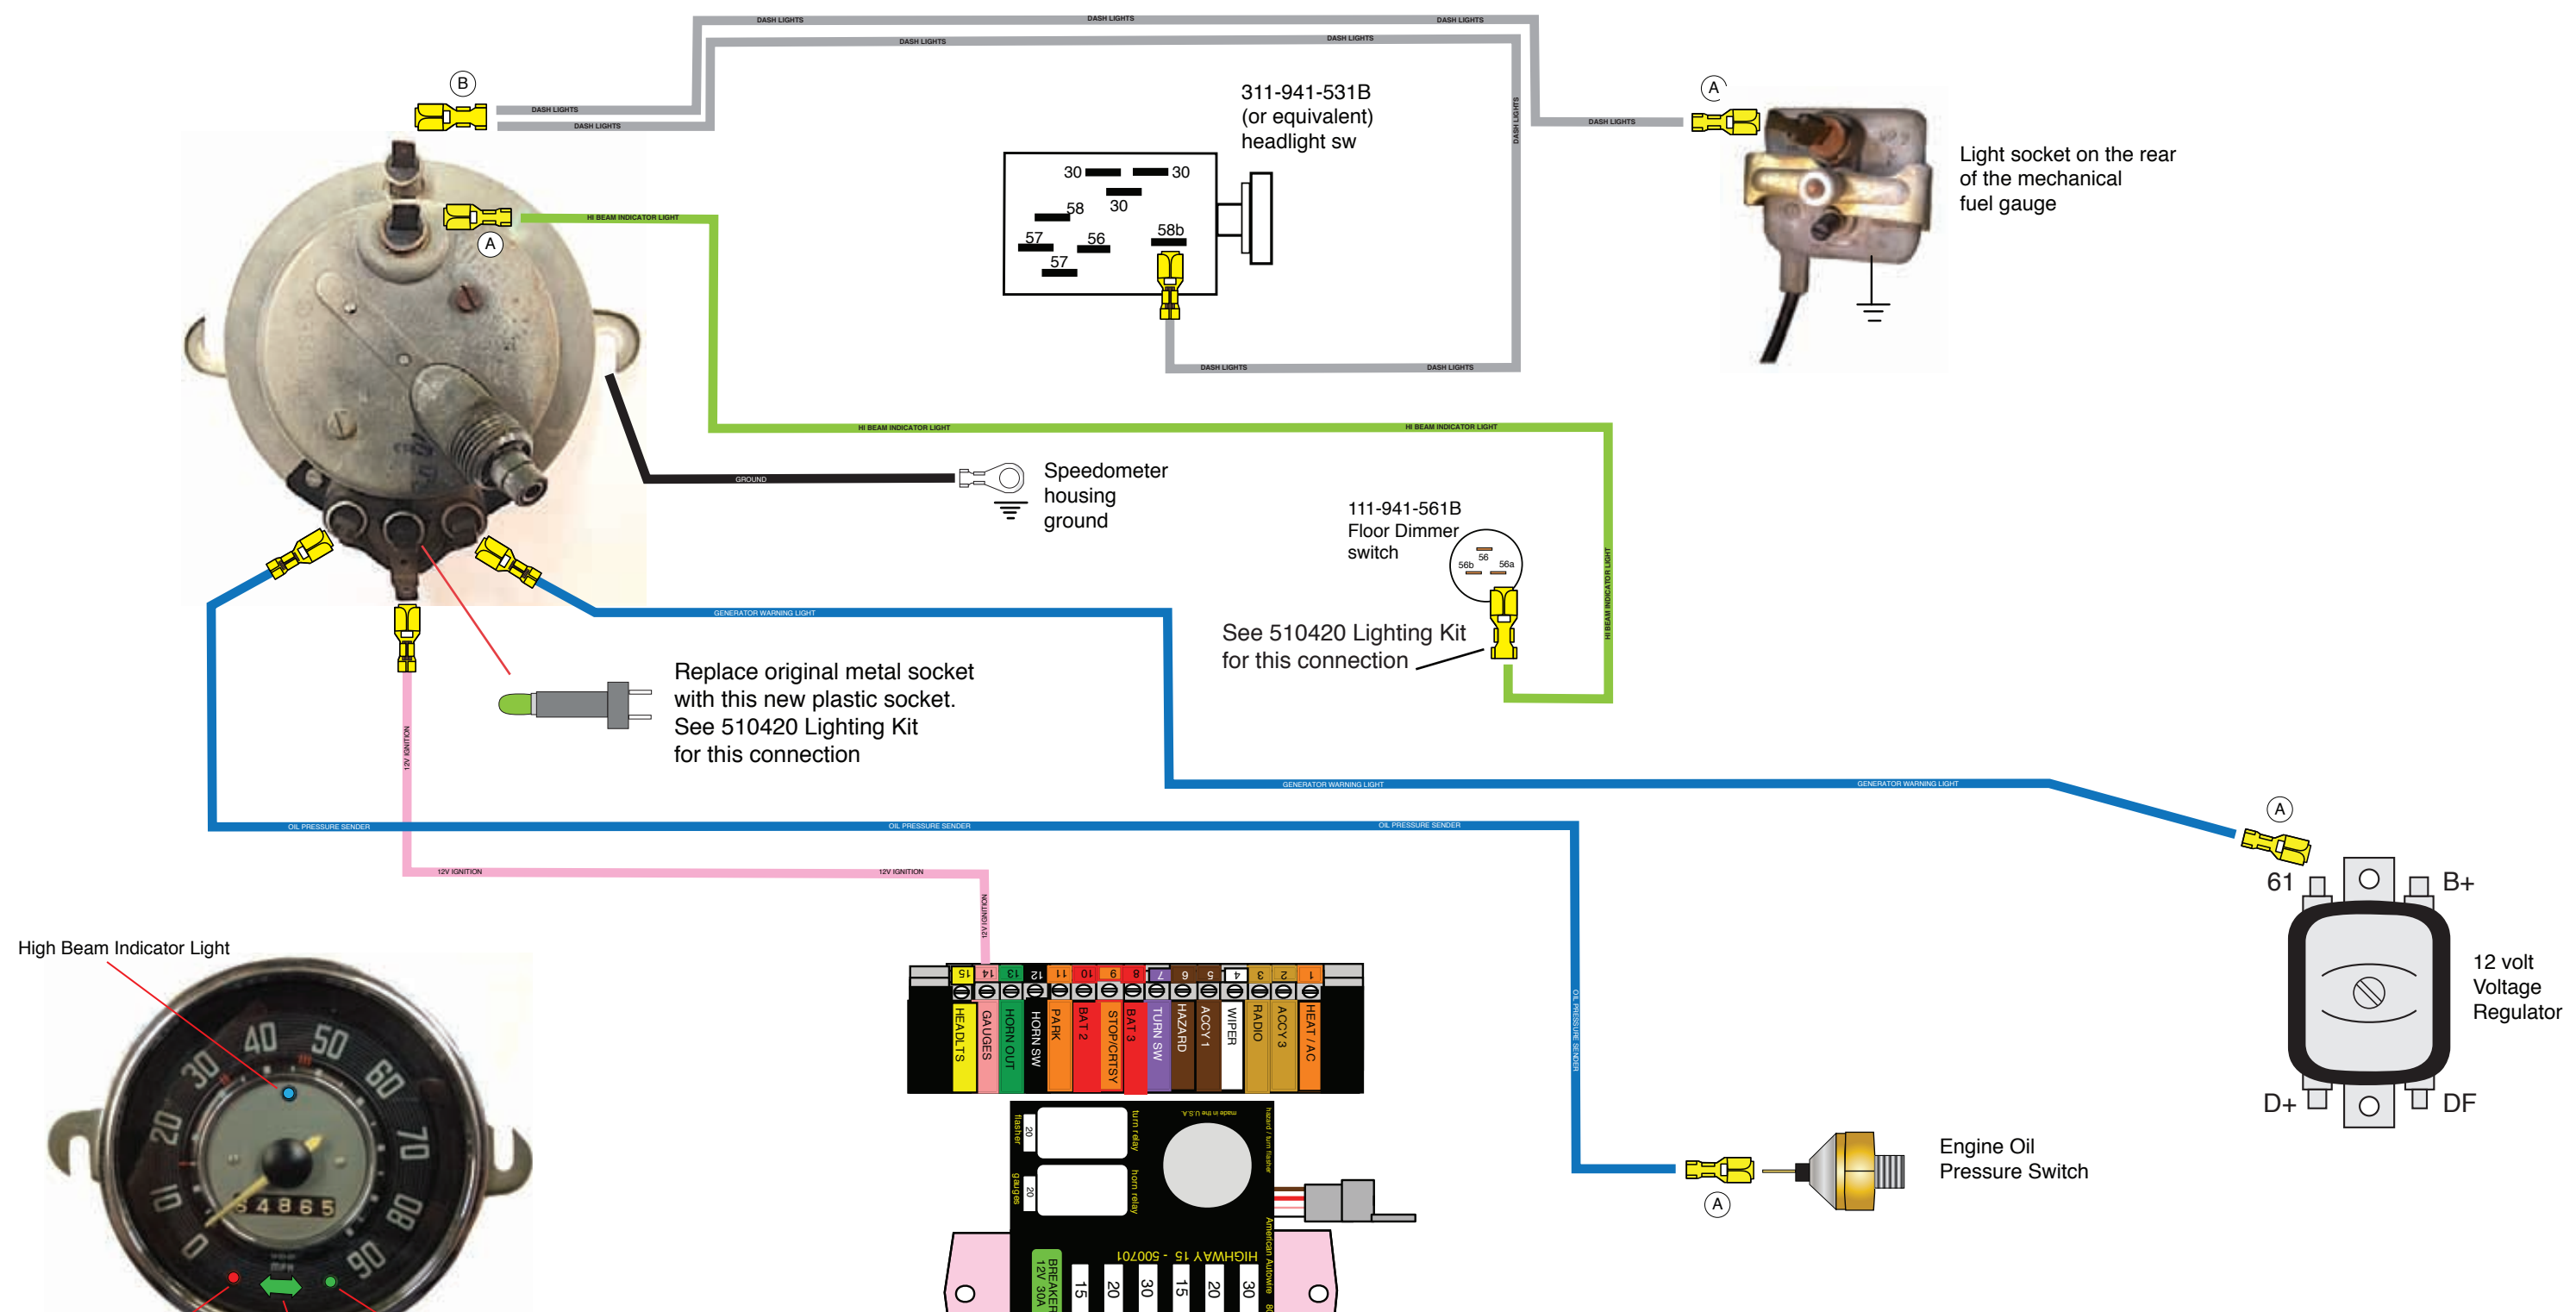

Typical 1962-1965 Speedometer cluster

**American  
Autowire**

www.americanautowire.com 856-933-0801

**510423**

Volkswagen Gauge connection  
Wiring Kit

92971334 Rev 1.0 3/21/2016

Typical 1966-1967 Speedometer cluster

**American  
Autowire**

www.americanautowire.com 856-933-0801

**510423**

Volkswagen Gauge connection  
Wiring Kit

92971334 Rev 1.0 3/21/2016

Typical 1968-71 Speedometer cluster

**American  
Autowire**

www.americanautowire.com 856-933-0801

**510423**

Volkswagen Gauge connection  
Wiring Kit

92971334 Rev 1.0 3/21/2016

Typical 1972-74 Speedometer cluster

**510423**

Volkswagen Gauge connection  
Wiring Kit

## WIRE FUNCTION CHART

<u>VW CIRCUIT</u>	<u>AAW CIRCUIT</u>	<u>WIRE GAUGE</u>	<u>WIRE COLOR</u>	<u>WIRE PRINTING</u>	<u>CIRCUIT FUNCTION</u>
58B	30	18	Tan	GAS GAUGE	Fuel tank sender to fuel gauge for 1968 and up vehicles
15	39	18	Pink	12V IGNITION	Main power from Panel connection 14 (GAUGES) to instrument cluster indicator lights and fuel gauge vibrator
K2	61	18	Dark blue	GENERATOR WARNING LIGHT	Generator warning light lead from regulator to speedometer cluster "GEN" indicator light
	151	16	Black	GAS TANK GND	Fuel tank sender ground wire
K3	31	18	Dark blue	OIL PRESSURE SENDER	Oil pressure sender to speedometer cluster "OIL" oil pressure indicator light
	35	18	Dark green	ENGINE TEMP SENDER	Optional aftermarket engine temperature sender to an optional engine temperature gauge
	150	16	Black	GROUND	Speedometer housing ground wire
	121	16	White	COIL -> TACH	Ignition coil to an optional aftermarket tachometer