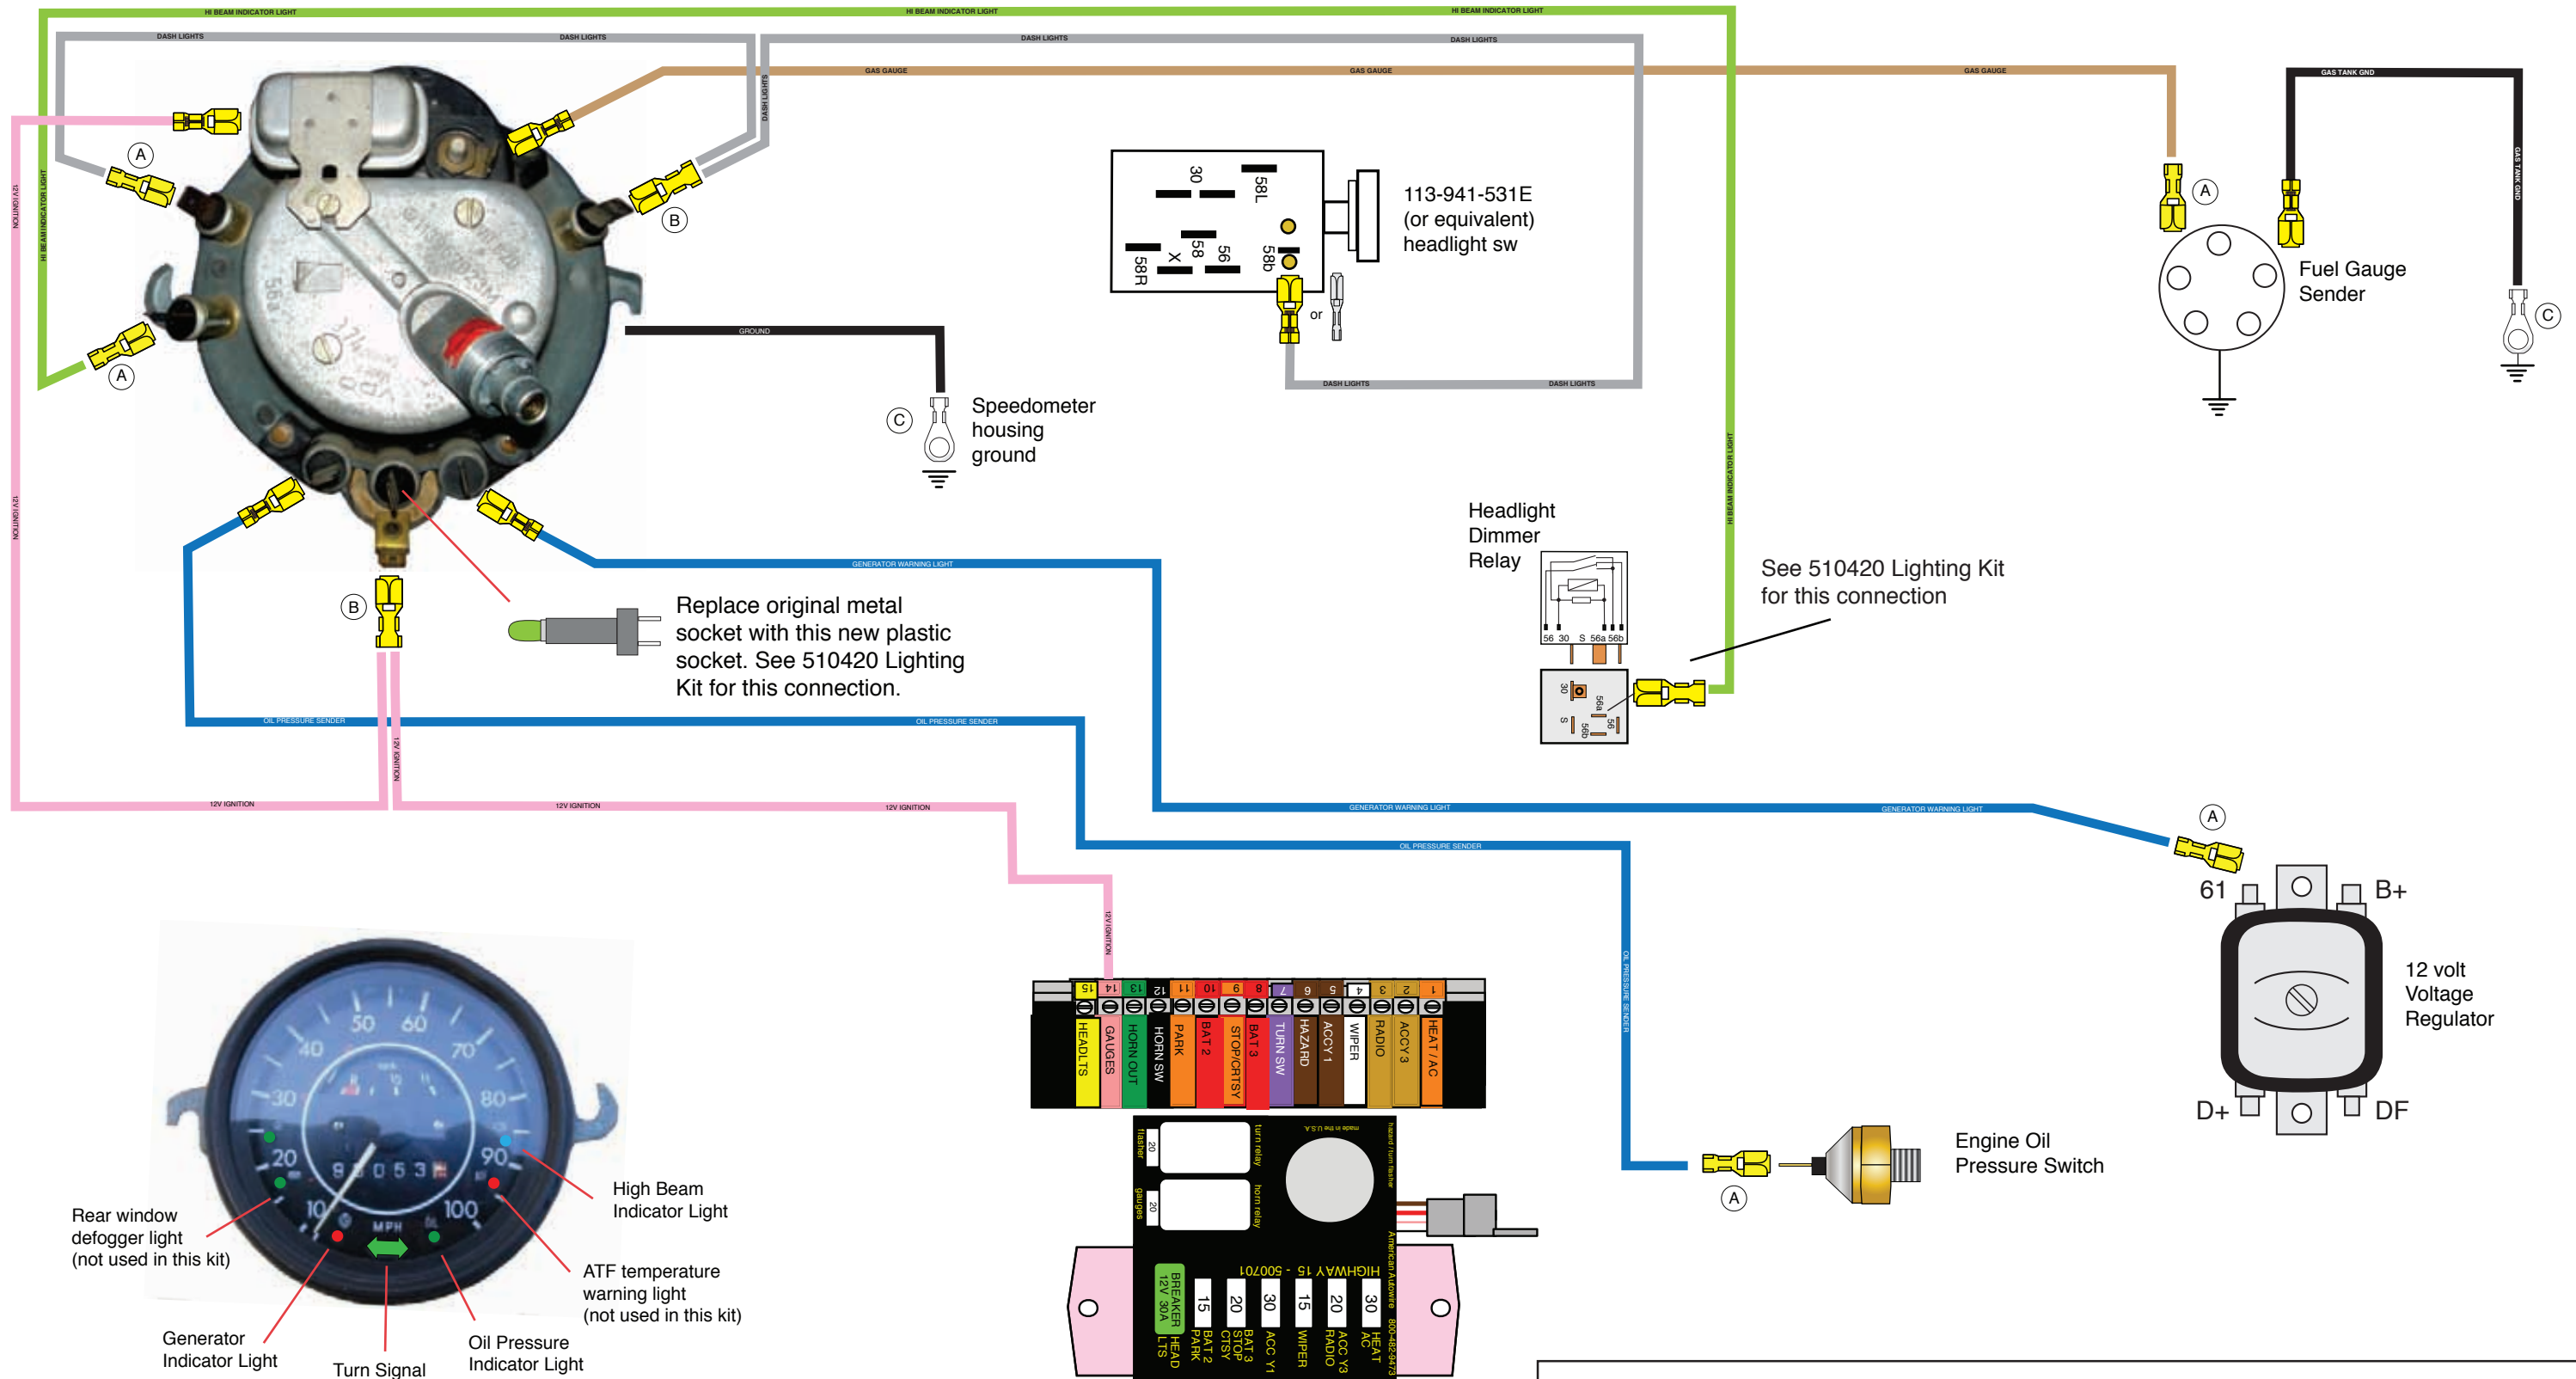

**American  
Autowire**

www.americanautowire.com 856-933-0801

**510423**

Volkswagen Gauge connection  
Wiring Kit

92971334 Rev 1.0 3/21/2016

Typical 1968-71 Speedometer cluster

**American  
Autowire**

www.americanautowire.com 856-933-0801

**510423**

Volkswagen Gauge connection  
Wiring Kit

92971334 Rev 1.0 3/21/2016

Typical 1972-74 Speedometer cluster

**510423**

Volkswagen Gauge connection  
Wiring Kit

## WIRE FUNCTION CHART

<u>VW CIRCUIT</u>	<u>AAW CIRCUIT</u>	<u>WIRE GAUGE</u>	<u>WIRE COLOR</u>	<u>WIRE PRINTING</u>	<u>CIRCUIT FUNCTION</u>
58B	30	18	Tan	GAS GAUGE	Fuel tank sender to fuel gauge for 1968 and up vehicles
15	39	18	Pink	12V IGNITION	Main power from Panel connection 14 (GAUGES) to instrument cluster indicator lights and fuel gauge vibrator
K2	61	18	Dark blue	GENERATOR WARNING LIGHT	Generator warning light lead from regulator to speedometer cluster "GEN" indicator light
	151	16	Black	GAS TANK GND	Fuel tank sender ground wire
K3	31	18	Dark blue	OIL PRESSURE SENDER	Oil pressure sender to speedometer cluster "OIL" oil pressure indicator light
	35	18	Dark green	ENGINE TEMP SENDER	Optional aftermarket engine temperature sender to an optional engine temperature gauge
	150	16	Black	GROUND	Speedometer housing ground wire
	121	16	White	COIL -> TACH	Ignition coil to an optional aftermarket tachometer