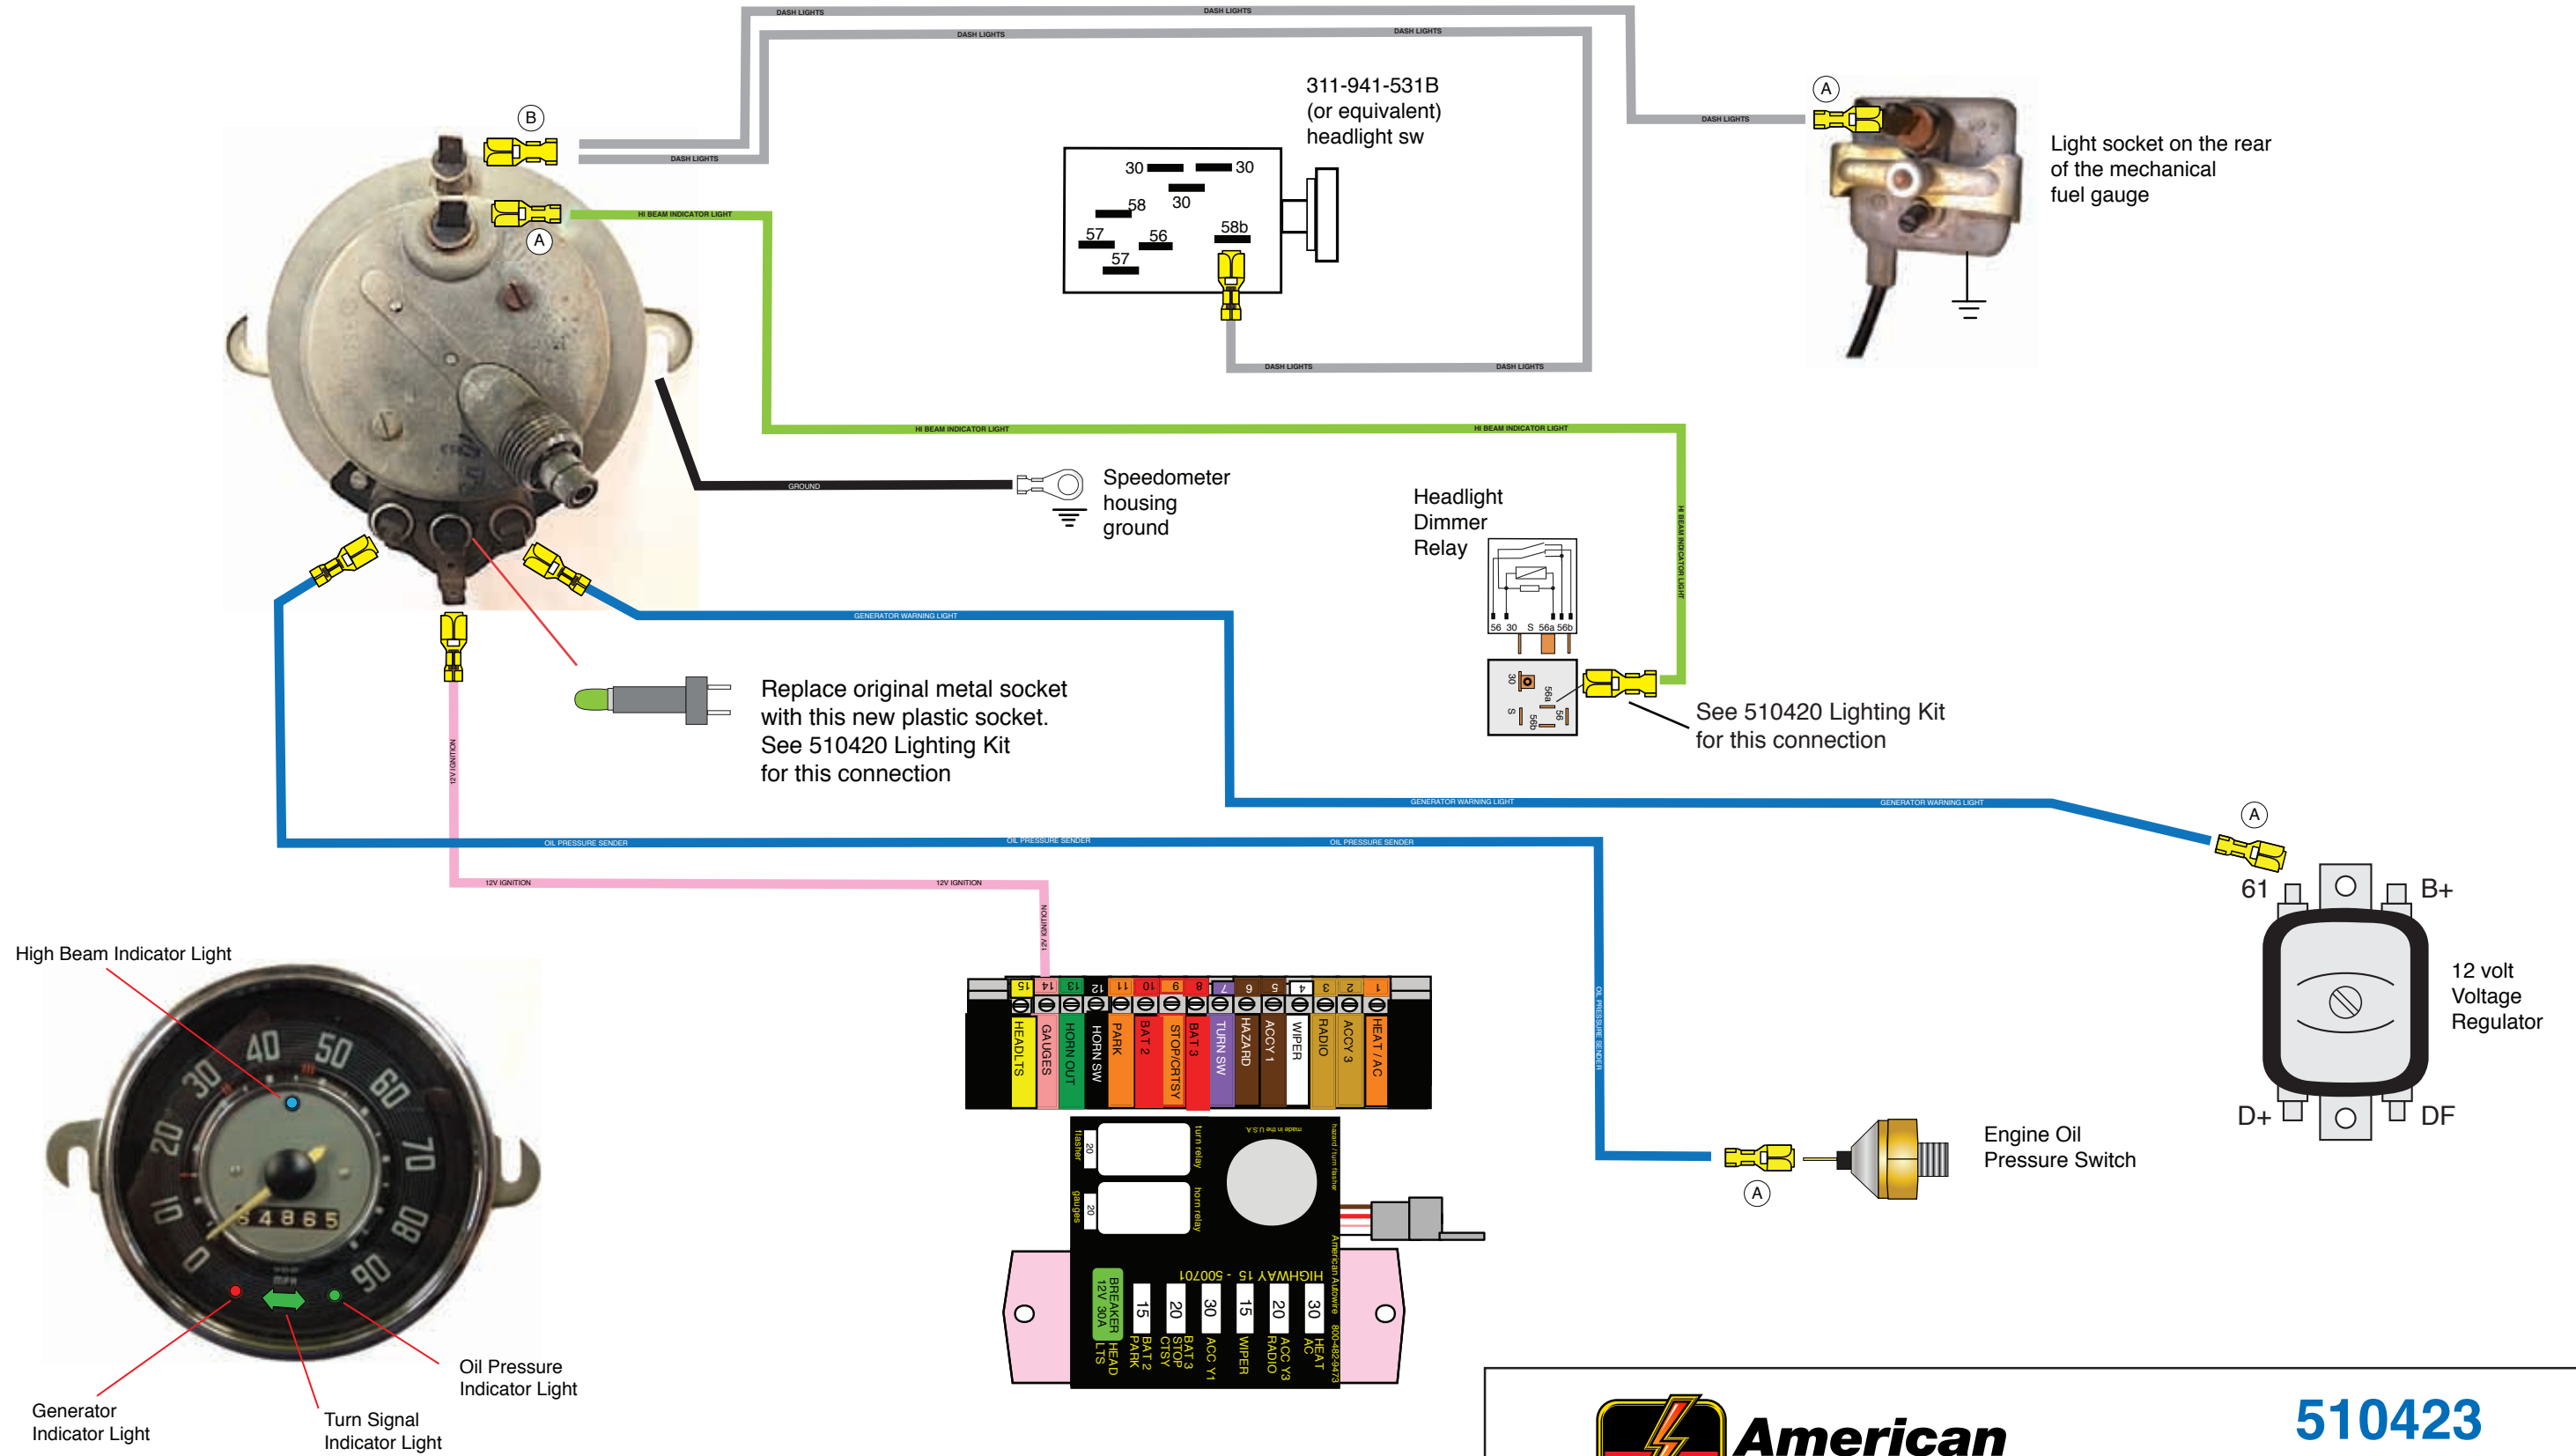

**American  
Autowire**

www.americanautowire.com 856-933-0801

**510423**

Volkswagen Gauge connection  
Wiring Kit

92971334 Rev 1.0 3/21/2016

Typical 1968-71 Speedometer cluster

**American  
Autowire**

www.americanautowire.com 856-933-0801

**510423**

Volkswagen Gauge connection  
Wiring Kit

92971334 Rev 1.0 3/21/2016

Typical 1972-74 Speedometer cluster

**510423**

Volkswagen Gauge connection  
Wiring Kit

## WIRE FUNCTION CHART

<u>VW CIRCUIT</u>	<u>AAW CIRCUIT</u>	<u>WIRE GAUGE</u>	<u>WIRE COLOR</u>	<u>WIRE PRINTING</u>	<u>CIRCUIT FUNCTION</u>
58B	30	18	Tan	GAS GAUGE	Fuel tank sender to fuel gauge for 1968 and up vehicles
15	39	18	Pink	12V IGNITION	Main power from Panel connection 14 (GAUGES) to instrument cluster indicator lights and fuel gauge vibrator
K2	61	18	Dark blue	GENERATOR WARNING LIGHT	Generator warning light lead from regulator to speedometer cluster "GEN" indicator light
	151	16	Black	GAS TANK GND	Fuel tank sender ground wire
K3	31	18	Dark blue	OIL PRESSURE SENDER	Oil pressure sender to speedometer cluster "OIL" oil pressure indicator light
	35	18	Dark green	ENGINE TEMP SENDER	Optional aftermarket engine temperature sender to an optional engine temperature gauge
	150	16	Black	GROUND	Speedometer housing ground wire
	121	16	White	COIL -> TACH	Ignition coil to an optional aftermarket tachometer