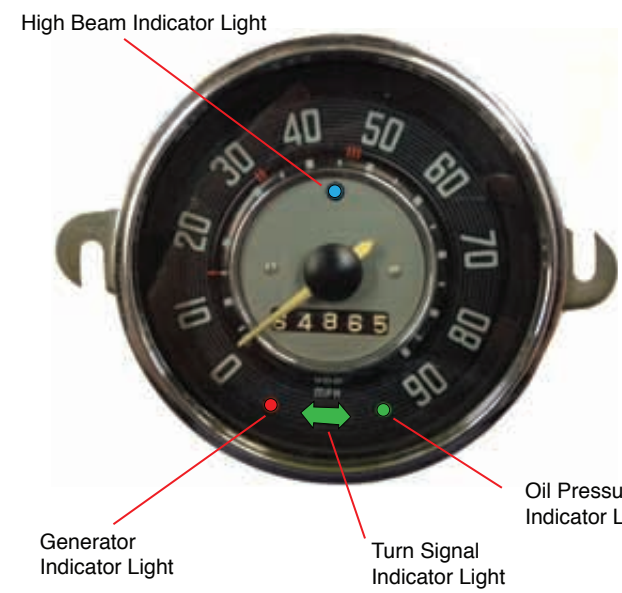

Typical 1962-1965 Speedometer cluster

**American  
Autowire**

www.americanautowire.com 856-933-0801

**510423**

Volkswagen Gauge connection  
Wiring Kit

92971334 Rev 1.0 3/21/2016

Typical 1966-1967 Speedometer cluster

**510423**

Volkswagen Gauge connection  
Wiring Kit

92971334 Rev 1.0 3/21/2016

Typical 1972-74 Speedometer cluster

**510423**

Volkswagen Gauge connection  
Wiring Kit

## WIRE FUNCTION CHART

<u>VW CIRCUIT</u>	<u>AAW CIRCUIT</u>	<u>WIRE GAUGE</u>	<u>WIRE COLOR</u>	<u>WIRE PRINTING</u>	<u>CIRCUIT FUNCTION</u>
58B	30	18	Tan	GAS GAUGE	Fuel tank sender to fuel gauge for 1968 and up vehicles
15	39	18	Pink	12V IGNITION	Main power from Panel connection 14 (GAUGES) to instrument cluster indicator lights and fuel gauge vibrator
K2	61	18	Dark blue	GENERATOR WARNING LIGHT	Generator warning light lead from regulator to speedometer cluster "GEN" indicator light
	151	16	Black	GAS TANK GND	Fuel tank sender ground wire
K3	31	18	Dark blue	OIL PRESSURE SENDER	Oil pressure sender to speedometer cluster "OIL" oil pressure indicator light
	35	18	Dark green	ENGINE TEMP SENDER	Optional aftermarket engine temperature sender to an optional engine temperature gauge
	150	16	Black	GROUND	Speedometer housing ground wire
	121	16	White	COIL -> TACH	Ignition coil to an optional aftermarket tachometer