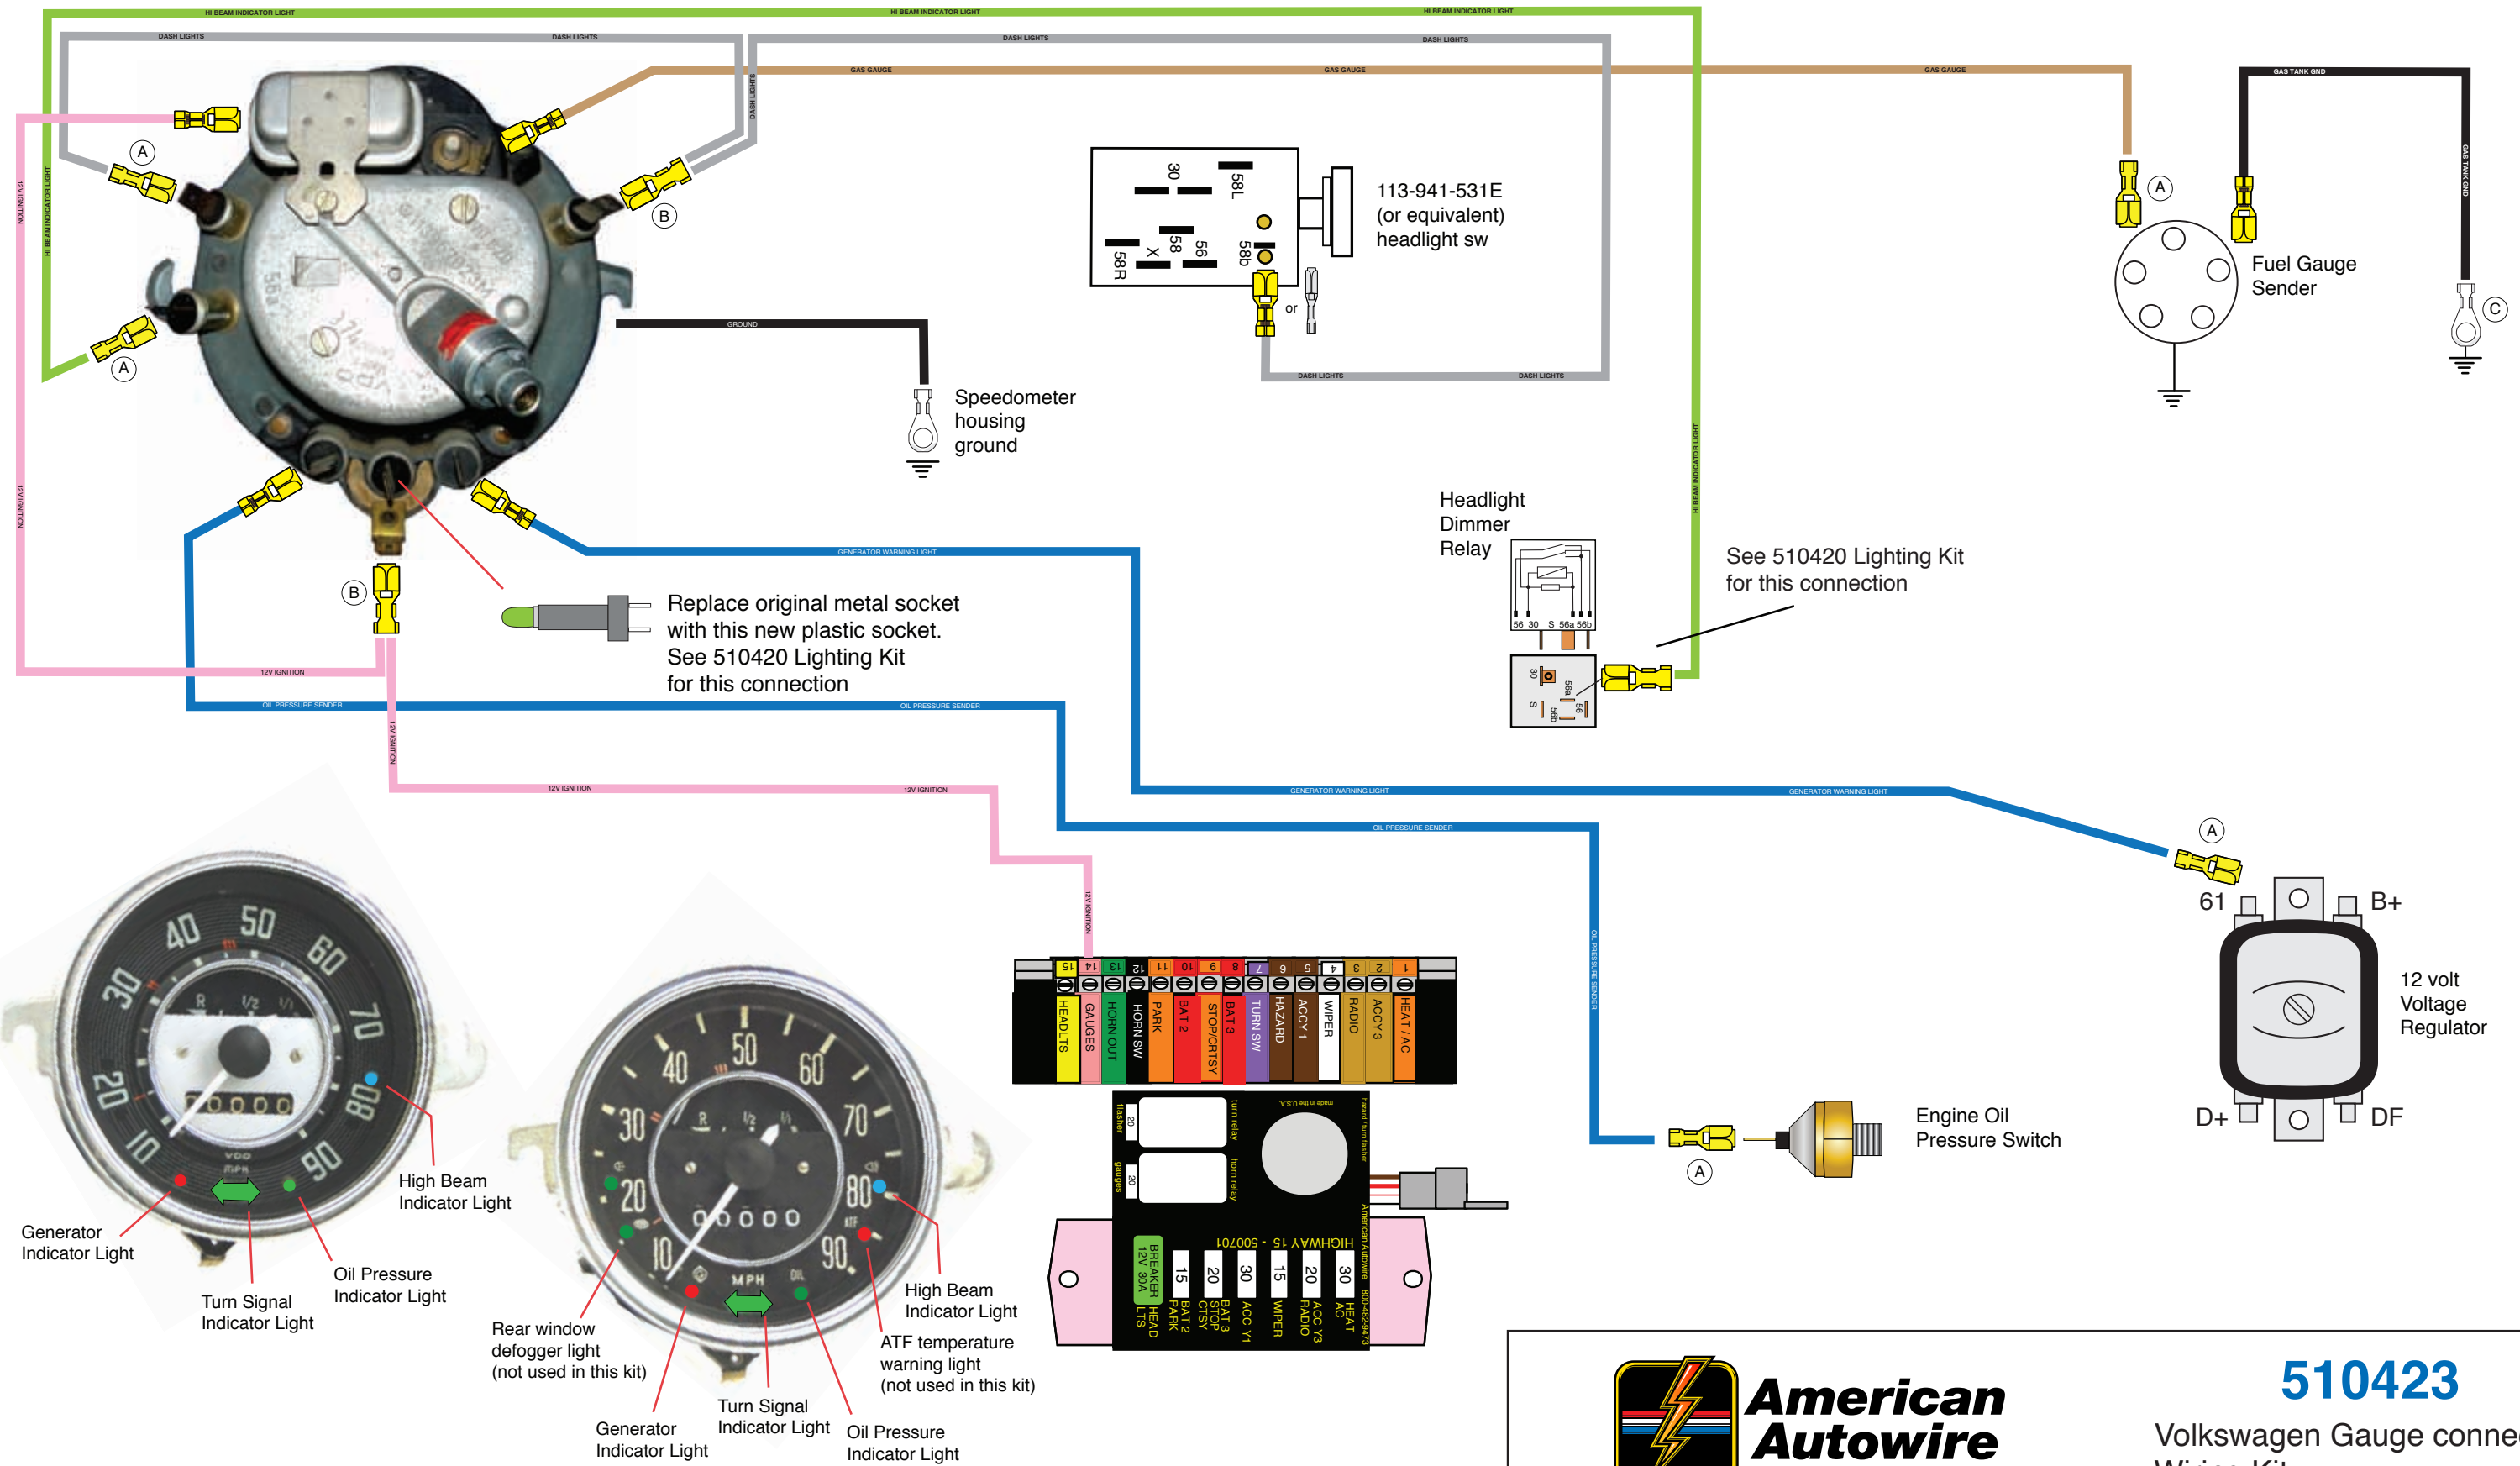

**American  
Autowire**

www.americanautowire.com 856-933-0801

**510423**

Volkswagen Gauge connection  
Wiring Kit

92971334 Rev 1.0 3/21/2016

Typical 1968-71 Speedometer cluster

**American  
Autowire**

www.americanautowire.com 856-933-0801

**510423**

Volkswagen Gauge connection  
Wiring Kit

92971334 Rev 1.0 3/21/2016

Typical 1972-74 Speedometer cluster

**510423**

Volkswagen Gauge connection  
Wiring Kit

## WIRE FUNCTION CHART

<u>VW CIRCUIT</u>	<u>AAW CIRCUIT</u>	<u>WIRE GAUGE</u>	<u>WIRE COLOR</u>	<u>WIRE PRINTING</u>	<u>CIRCUIT FUNCTION</u>
58B	30	18	Tan	GAS GAUGE	Fuel tank sender to fuel gauge for 1968 and up vehicles
15	39	18	Pink	12V IGNITION	Main power from Panel connection 14 (GAUGES) to instrument cluster indicator lights and fuel gauge vibrator
K2	61	18	Dark blue	GENERATOR WARNING LIGHT	Generator warning light lead from regulator to speedometer cluster "GEN" indicator light
	151	16	Black	GAS TANK GND	Fuel tank sender ground wire
K3	31	18	Dark blue	OIL PRESSURE SENDER	Oil pressure sender to speedometer cluster "OIL" oil pressure indicator light
	35	18	Dark green	ENGINE TEMP SENDER	Optional aftermarket engine temperature sender to an optional engine temperature gauge
	150	16	Black	GROUND	Speedometer housing ground wire
	121	16	White	COIL -> TACH	Ignition coil to an optional aftermarket tachometer