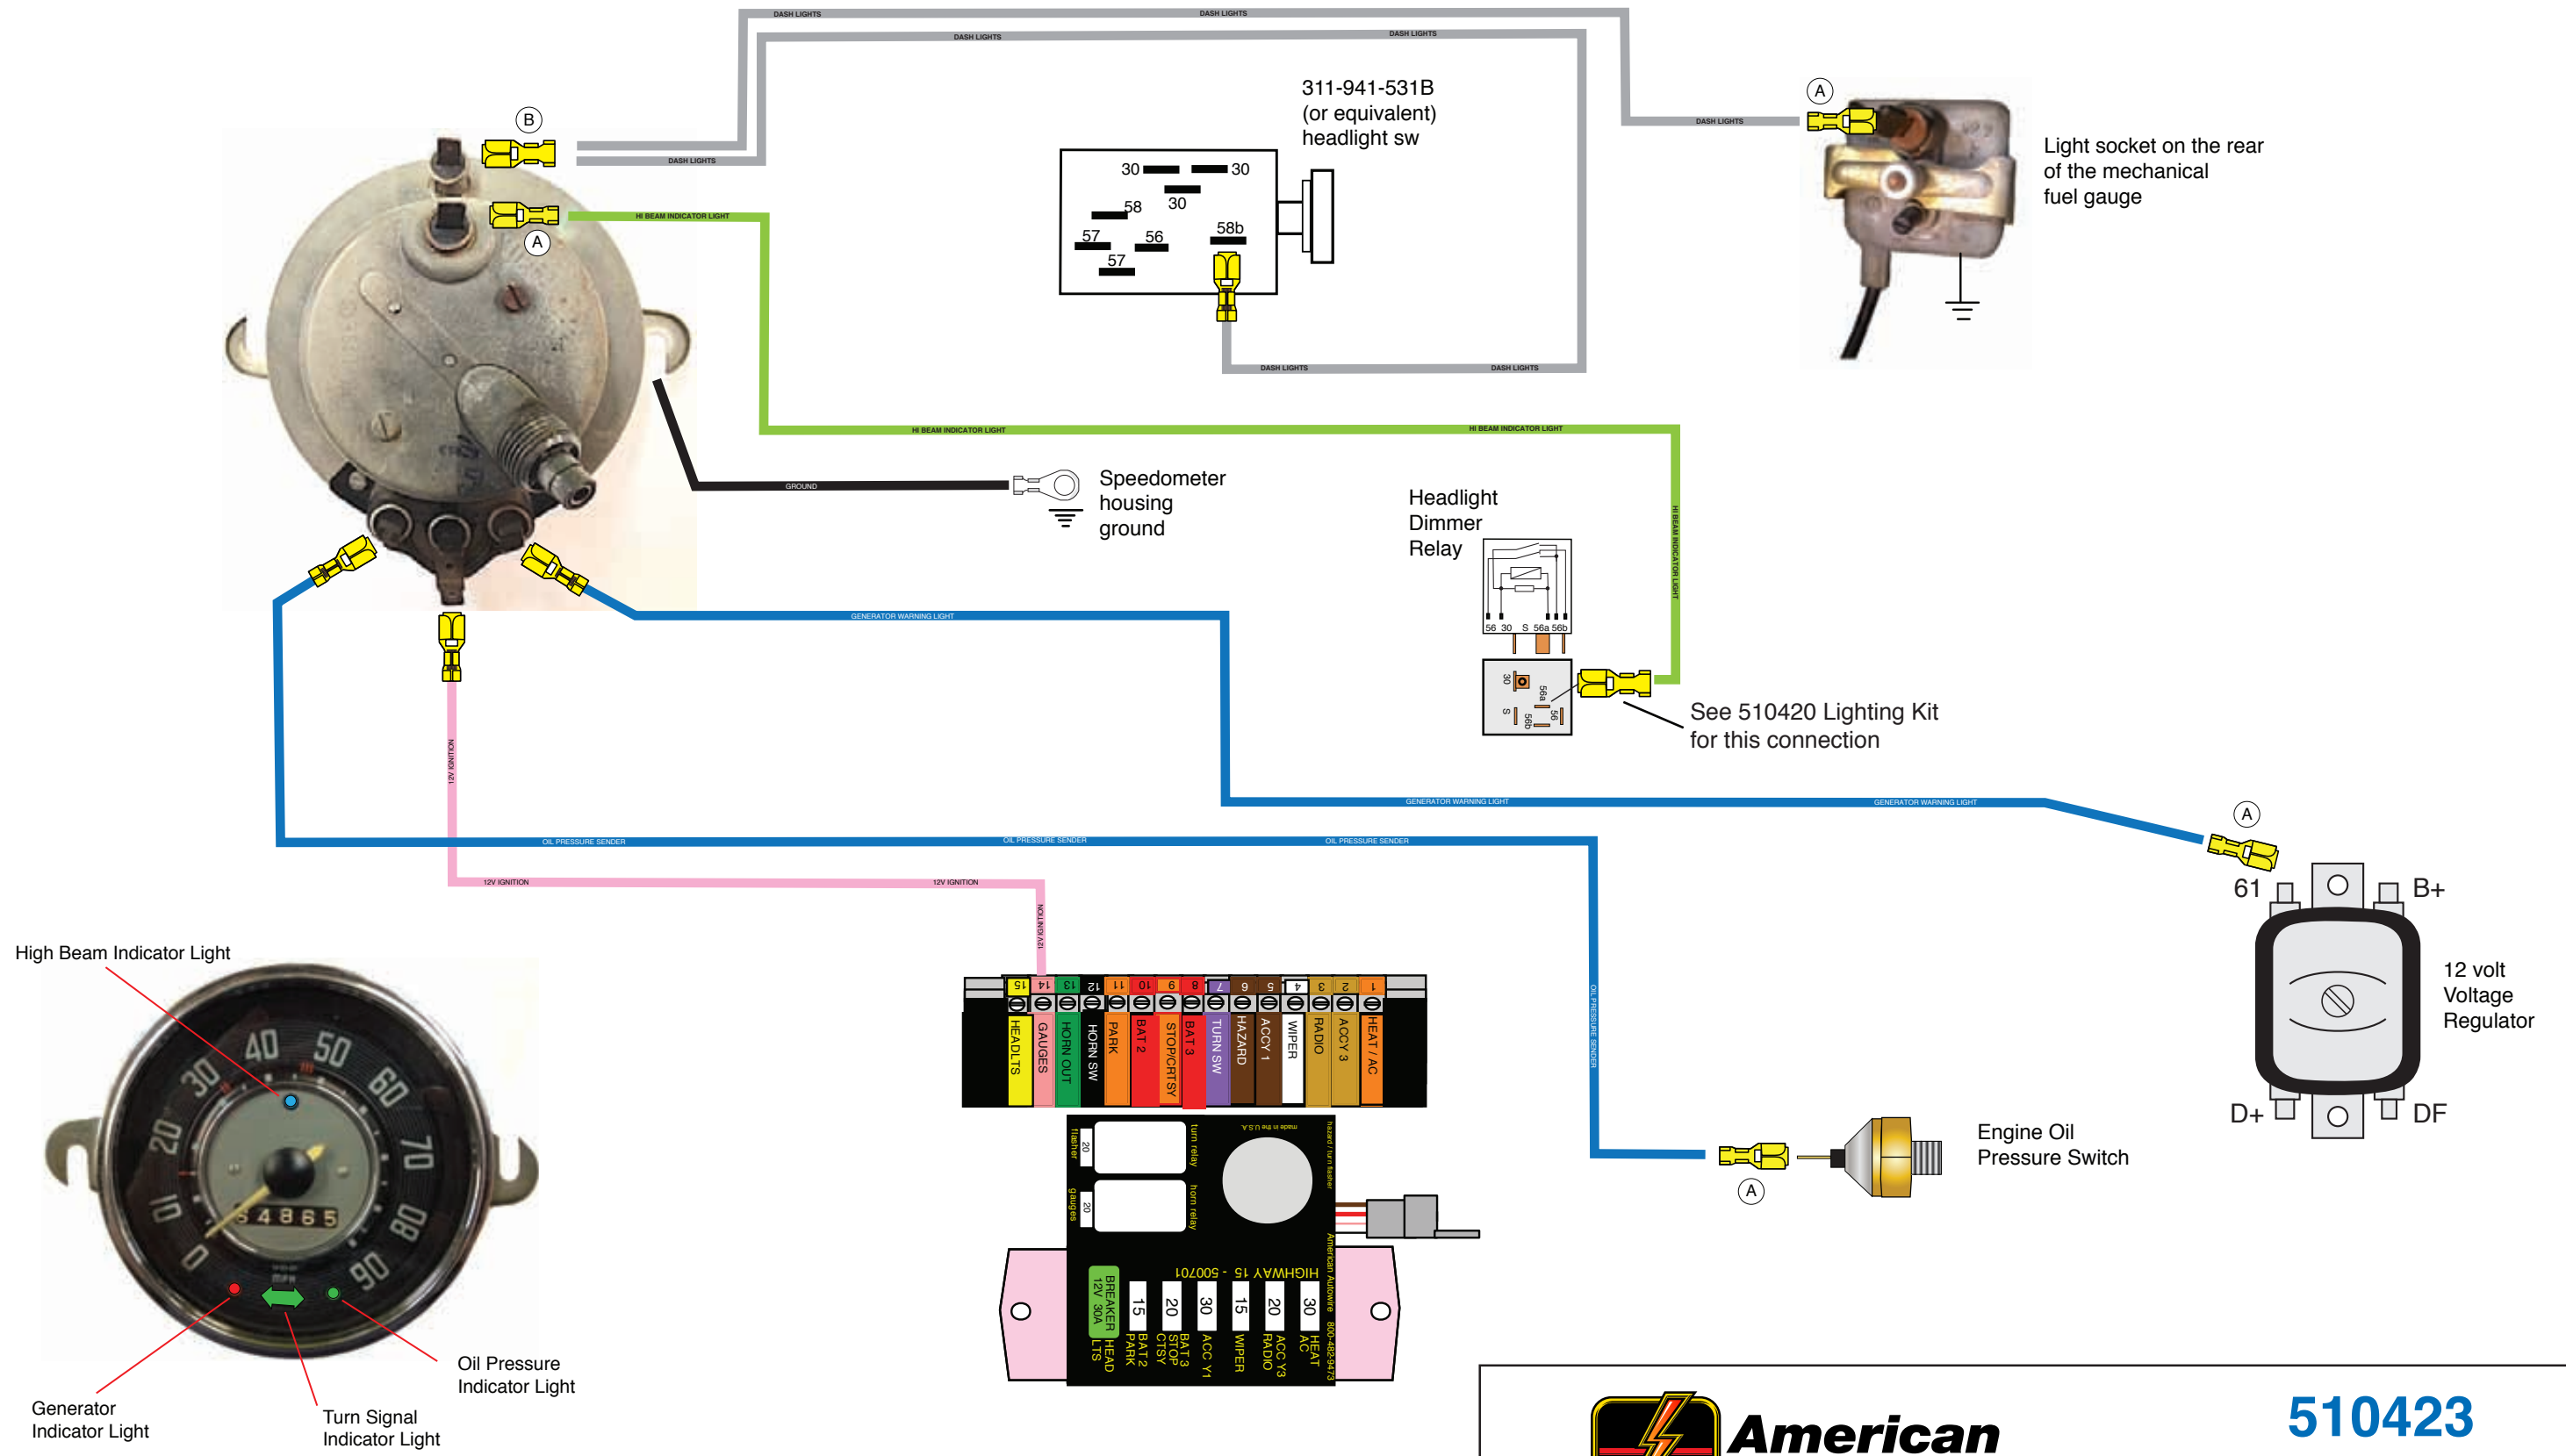

Typical 1962-1965 Speedometer cluster

**American
Autowire**

www.americanautowire.com 856-933-0801

510423

Volkswagen Gauge connection
Wiring Kit

92971334 Rev 1.1 12/27/2017

Typical 1966-1967 Speedometer cluster

510423

Volkswagen Gauge connection
Wiring Kit

Typical 1968-71 Speedometer cluster

**American
Autowire**

www.americanautowire.com 856-933-0801

510423

Volkswagen Gauge connection
Wiring Kit

92971334 Rev 1.1 12/27/2017

Typical 1972-74 Speedometer cluster

**American
Autowire**

www.americanautowire.com 856-933-0801

510423

Volkswagen Gauge connection
Wiring Kit

92971334 Rev 1.0 12/27/2017

WIRE FUNCTION CHART

<u>VW CIRCUIT</u>	<u>AAW CIRCUIT</u>	<u>WIRE GAUGE</u>	<u>WIRE COLOR</u>	<u>WIRE PRINTING</u>	<u>CIRCUIT FUNCTION</u>
58B	30	18	Tan	GAS GAUGE	Fuel tank sender to fuel gauge for 1968 and up vehicles
15	39	18	Pink	12V IGNITION	Main power from Panel connection 14 (GAUGES) to instrument cluster indicator lights and fuel gauge vibrator
K2	61	18	Dark blue	GENERATOR WARNING LIGHT	Generator warning light lead from regulator to speedometer cluster "GEN" indicator light
	151	16	Black	GAS TANK GND	Fuel tank sender ground wire
K3	31	18	Dark blue	OIL PRESSURE SENDER	Oil pressure sender to speedometer cluster "OIL" oil pressure indicator light
	35	18	Dark green	ENGINE TEMP SENDER	Optional aftermarket engine temperature sender to an optional engine temperature gauge
	150	16	Black	GROUND	Speedometer housing ground wire
	121	16	White	COIL -> TACH	Ignition coil to an optional aftermarket tachometer