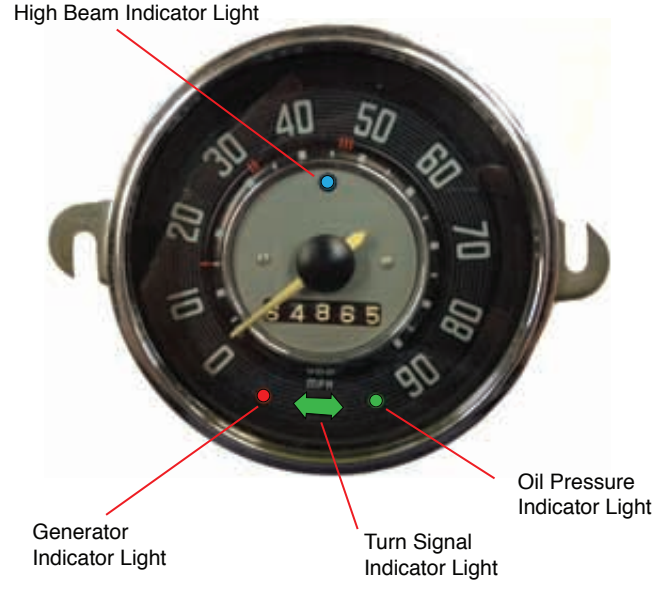

Typical 1962-1965 Speedometer cluster

**American
Autowire**

www.americanautowire.com 856-933-0801

510423

Volkswagen Gauge connection
Wiring Kit

92971334 Rev 1.1 12/27/2017

Typical 1966-1967 Speedometer cluster

510423

Volkswagen Gauge connection
Wiring Kit

Typical 1968-71 Speedometer cluster

**American
Autowire**

www.americanautowire.com 856-933-0801

510423

Volkswagen Gauge connection
Wiring Kit

92971334 Rev 1.1 12/27/2017

Typical 1972-74 Speedometer cluster

**American
Autowire**

www.americanautowire.com 856-933-0801

510423

Volkswagen Gauge connection
Wiring Kit

92971334 Rev 1.0 12/27/2017

WIRE FUNCTION CHART

<u>VW CIRCUIT</u>	<u>AAW CIRCUIT</u>	<u>WIRE GAUGE</u>	<u>WIRE COLOR</u>	<u>WIRE PRINTING</u>	<u>CIRCUIT FUNCTION</u>
58B	30	18	Tan	GAS GAUGE	Fuel tank sender to fuel gauge for 1968 and up vehicles
15	39	18	Pink	12V IGNITION	Main power from Panel connection 14 (GAUGES) to instrument cluster indicator lights and fuel gauge vibrator
K2	61	18	Dark blue	GENERATOR WARNING LIGHT	Generator warning light lead from regulator to speedometer cluster "GEN" indicator light
	151	16	Black	GAS TANK GND	Fuel tank sender ground wire
K3	31	18	Dark blue	OIL PRESSURE SENDER	Oil pressure sender to speedometer cluster "OIL" oil pressure indicator light
	35	18	Dark green	ENGINE TEMP SENDER	Optional aftermarket engine temperature sender to an optional engine temperature gauge
	150	16	Black	GROUND	Speedometer housing ground wire
	121	16	White	COIL -> TACH	Ignition coil to an optional aftermarket tachometer