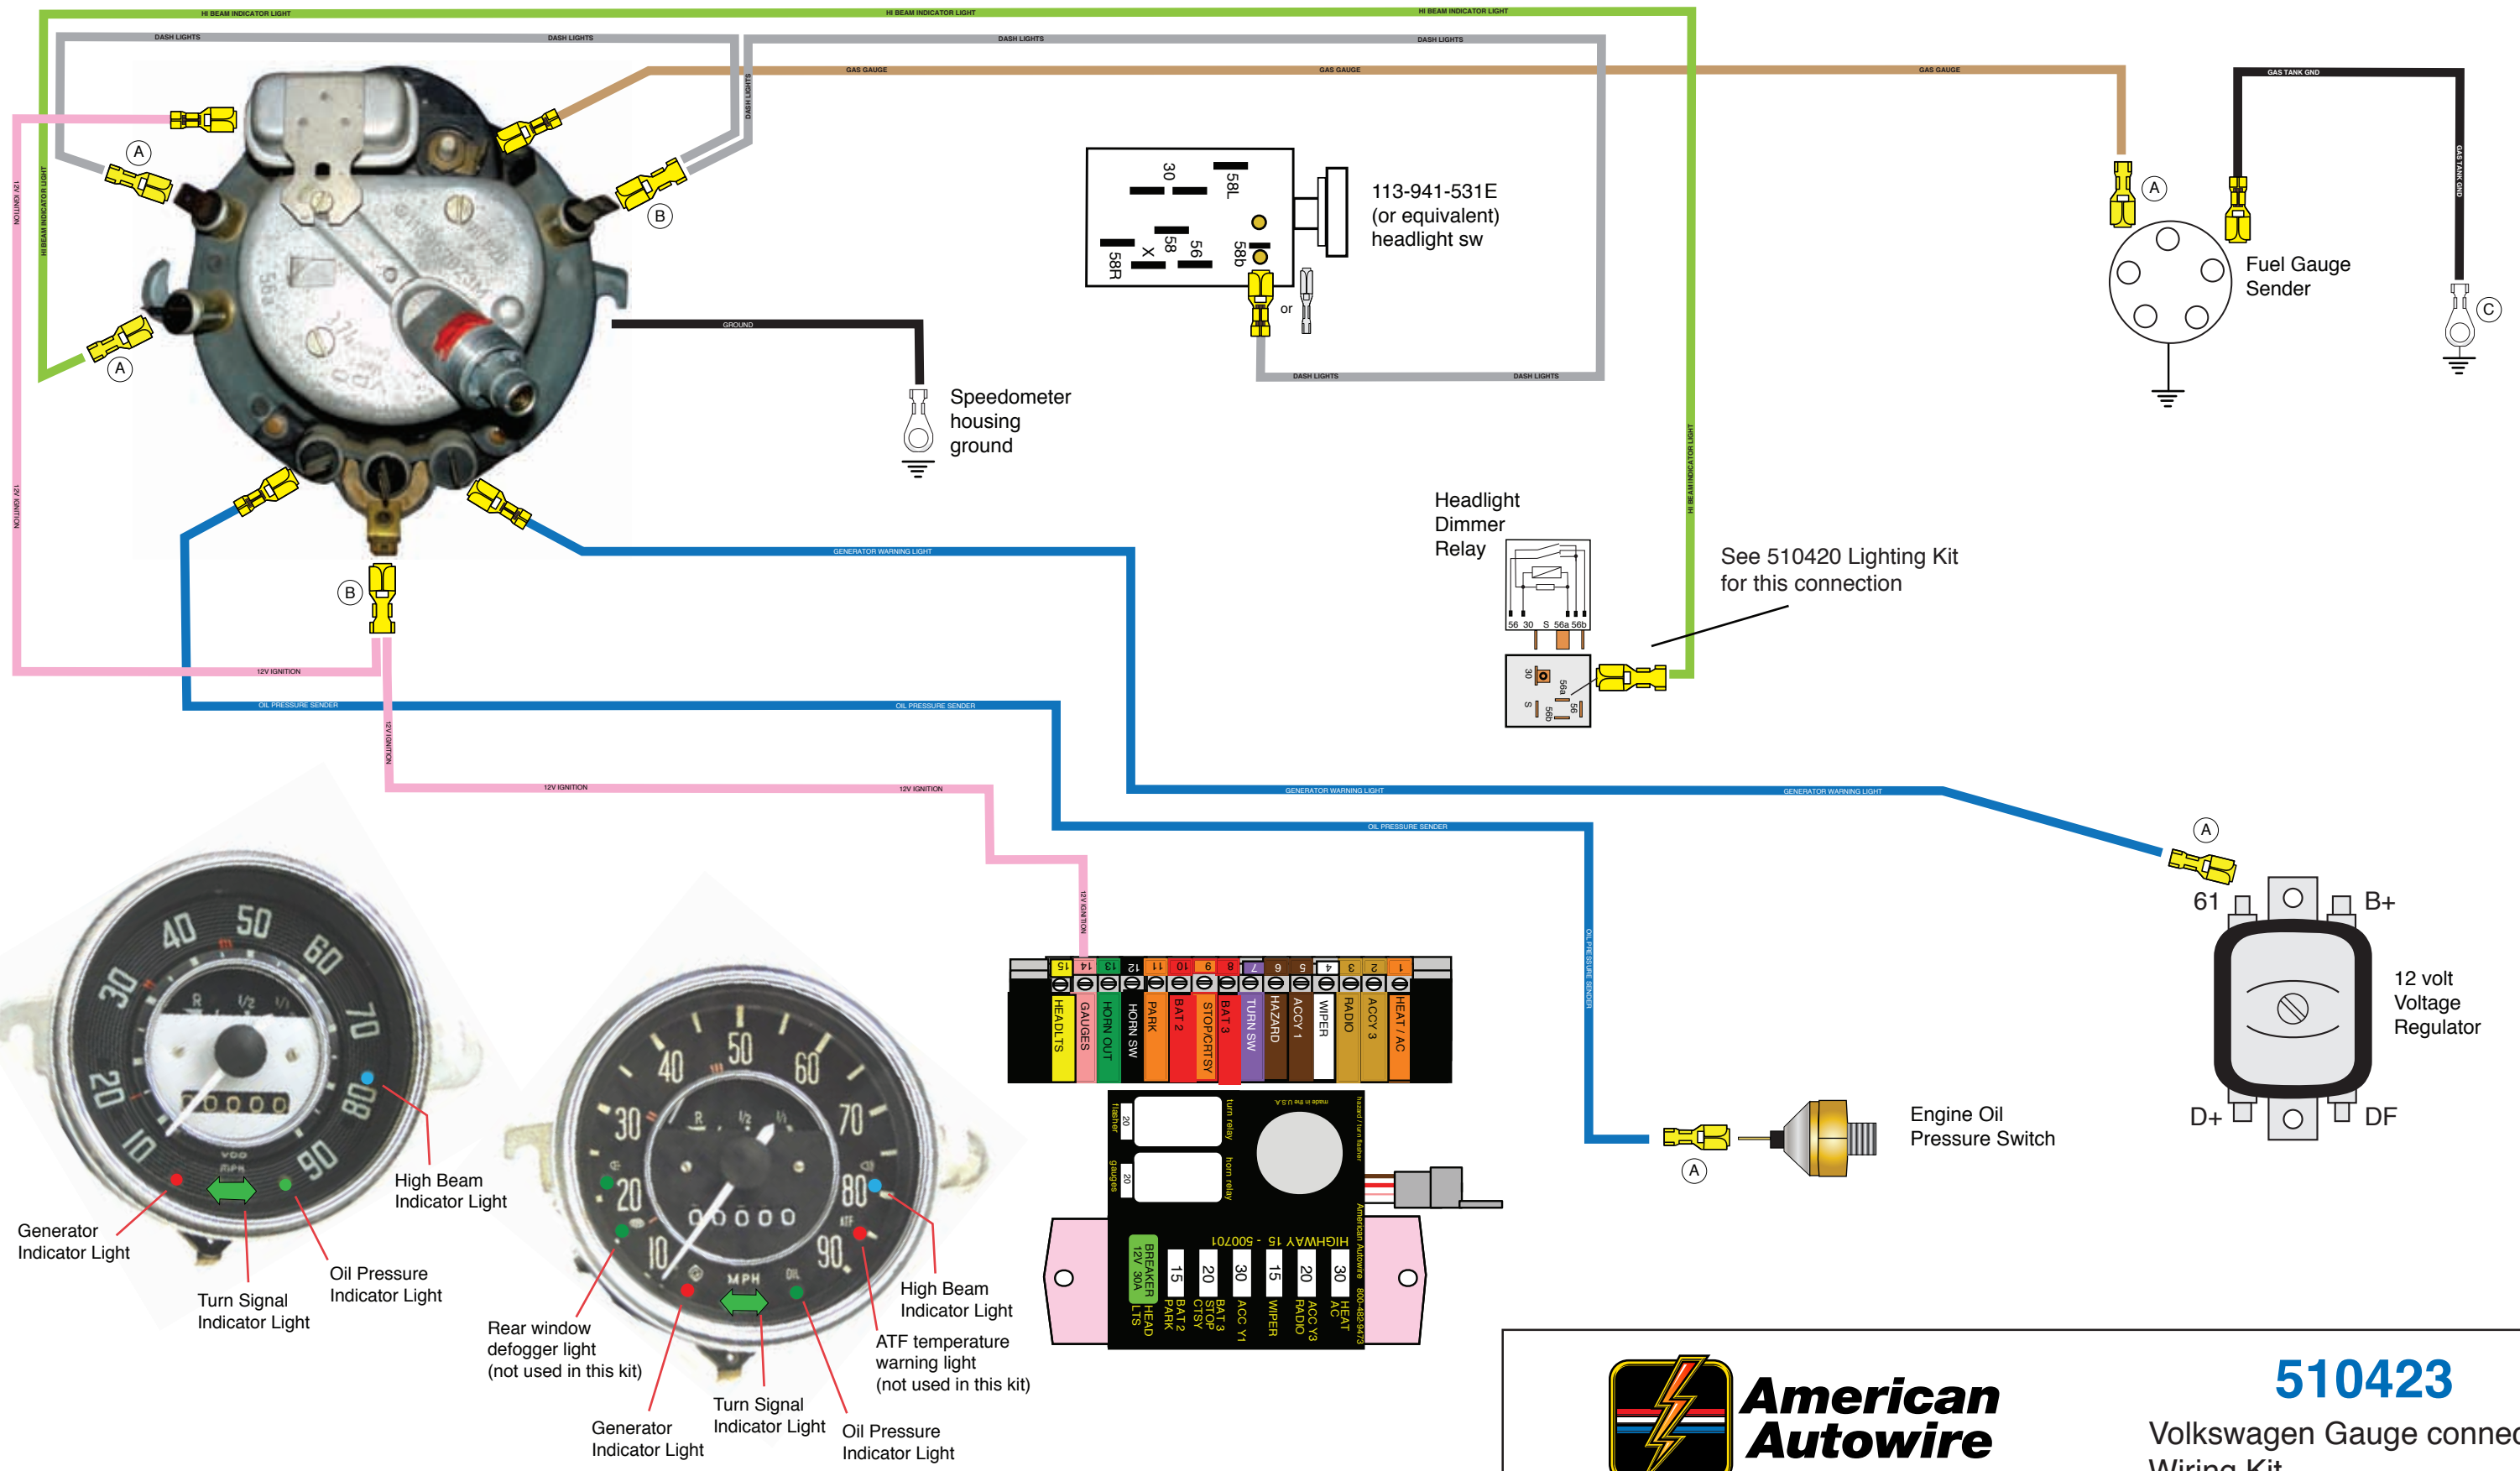

Typical 1962-1965 Speedometer cluster

**American
Autowire**

www.americanautowire.com 856-933-0801

510423

Volkswagen Gauge connection
Wiring Kit

92971334 Rev 1.1 12/27/2017

Typical 1966-1967 Speedometer cluster

510423

Volkswagen Gauge connection
Wiring Kit

Typical 1968-71 Speedometer cluster

**American
Autowire**

www.americanautowire.com 856-933-0801

510423

Volkswagen Gauge connection
Wiring Kit

92971334 Rev 1.1 12/27/2017

Typical 1972-74 Speedometer cluster

**American
Autowire**

www.americanautowire.com 856-933-0801

510423

Volkswagen Gauge connection
Wiring Kit

92971334 Rev 1.0 12/27/2017

WIRE FUNCTION CHART

<u>VW CIRCUIT</u>	<u>AAW CIRCUIT</u>	<u>WIRE GAUGE</u>	<u>WIRE COLOR</u>	<u>WIRE PRINTING</u>	<u>CIRCUIT FUNCTION</u>
58B	30	18	Tan	GAS GAUGE	Fuel tank sender to fuel gauge for 1968 and up vehicles
15	39	18	Pink	12V IGNITION	Main power from Panel connection 14 (GAUGES) to instrument cluster indicator lights and fuel gauge vibrator
K2	61	18	Dark blue	GENERATOR WARNING LIGHT	Generator warning light lead from regulator to speedometer cluster "GEN" indicator light
	151	16	Black	GAS TANK GND	Fuel tank sender ground wire
K3	31	18	Dark blue	OIL PRESSURE SENDER	Oil pressure sender to speedometer cluster "OIL" oil pressure indicator light
	35	18	Dark green	ENGINE TEMP SENDER	Optional aftermarket engine temperature sender to an optional engine temperature gauge
	150	16	Black	GROUND	Speedometer housing ground wire
	121	16	White	COIL -> TACH	Ignition coil to an optional aftermarket tachometer