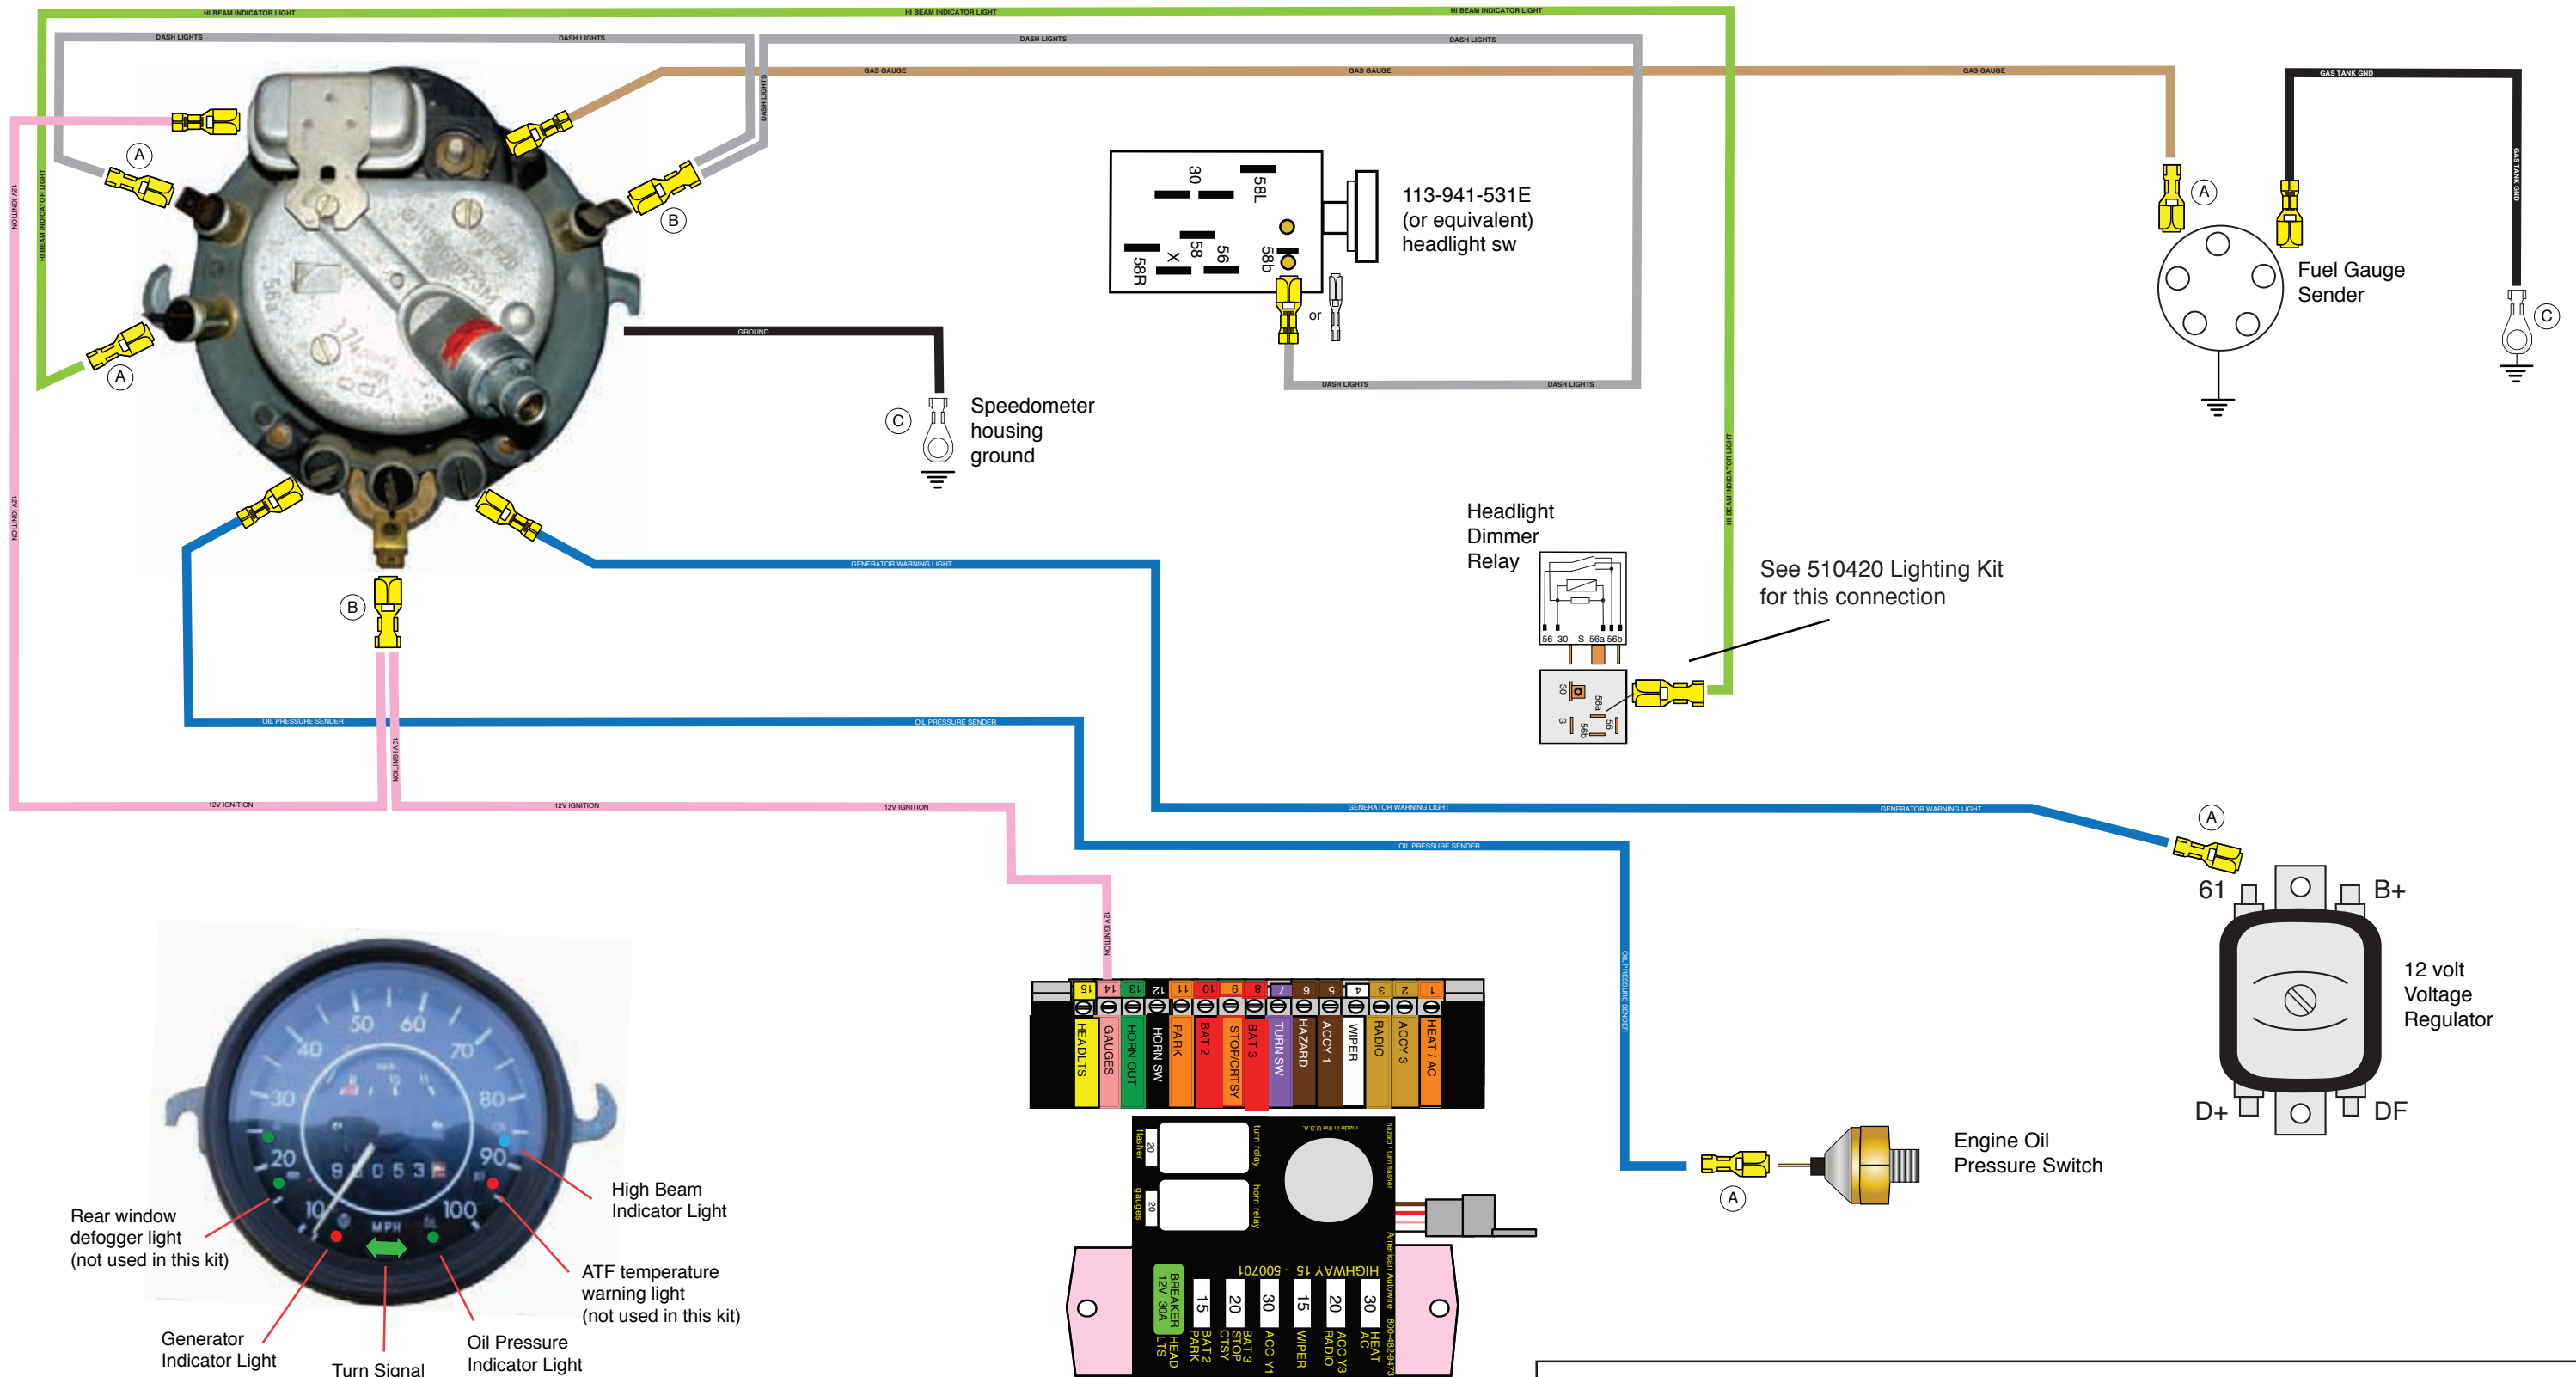

510423

Volkswagen Gauge connection
Wiring Kit

Typical 1968-71 Speedometer cluster

**American
Autowire**

www.americanautowire.com 856-933-0801

510423

Volkswagen Gauge connection
Wiring Kit

92971334 Rev 1.1 12/27/2017

Typical 1972-74 Speedometer cluster

**American
Autowire**

www.americanautowire.com 856-933-0801

510423

Volkswagen Gauge connection
Wiring Kit

92971334 Rev 1.0 12/27/2017

WIRE FUNCTION CHART

<u>VW CIRCUIT</u>	<u>AAW CIRCUIT</u>	<u>WIRE GAUGE</u>	<u>WIRE COLOR</u>	<u>WIRE PRINTING</u>	<u>CIRCUIT FUNCTION</u>
58B	30	18	Tan	GAS GAUGE	Fuel tank sender to fuel gauge for 1968 and up vehicles
15	39	18	Pink	12V IGNITION	Main power from Panel connection 14 (GAUGES) to instrument cluster indicator lights and fuel gauge vibrator
K2	61	18	Dark blue	GENERATOR WARNING LIGHT	Generator warning light lead from regulator to speedometer cluster "GEN" indicator light
	151	16	Black	GAS TANK GND	Fuel tank sender ground wire
K3	31	18	Dark blue	OIL PRESSURE SENDER	Oil pressure sender to speedometer cluster "OIL" oil pressure indicator light
	35	18	Dark green	ENGINE TEMP SENDER	Optional aftermarket engine temperature sender to an optional engine temperature gauge
	150	16	Black	GROUND	Speedometer housing ground wire
	121	16	White	COIL -> TACH	Ignition coil to an optional aftermarket tachometer