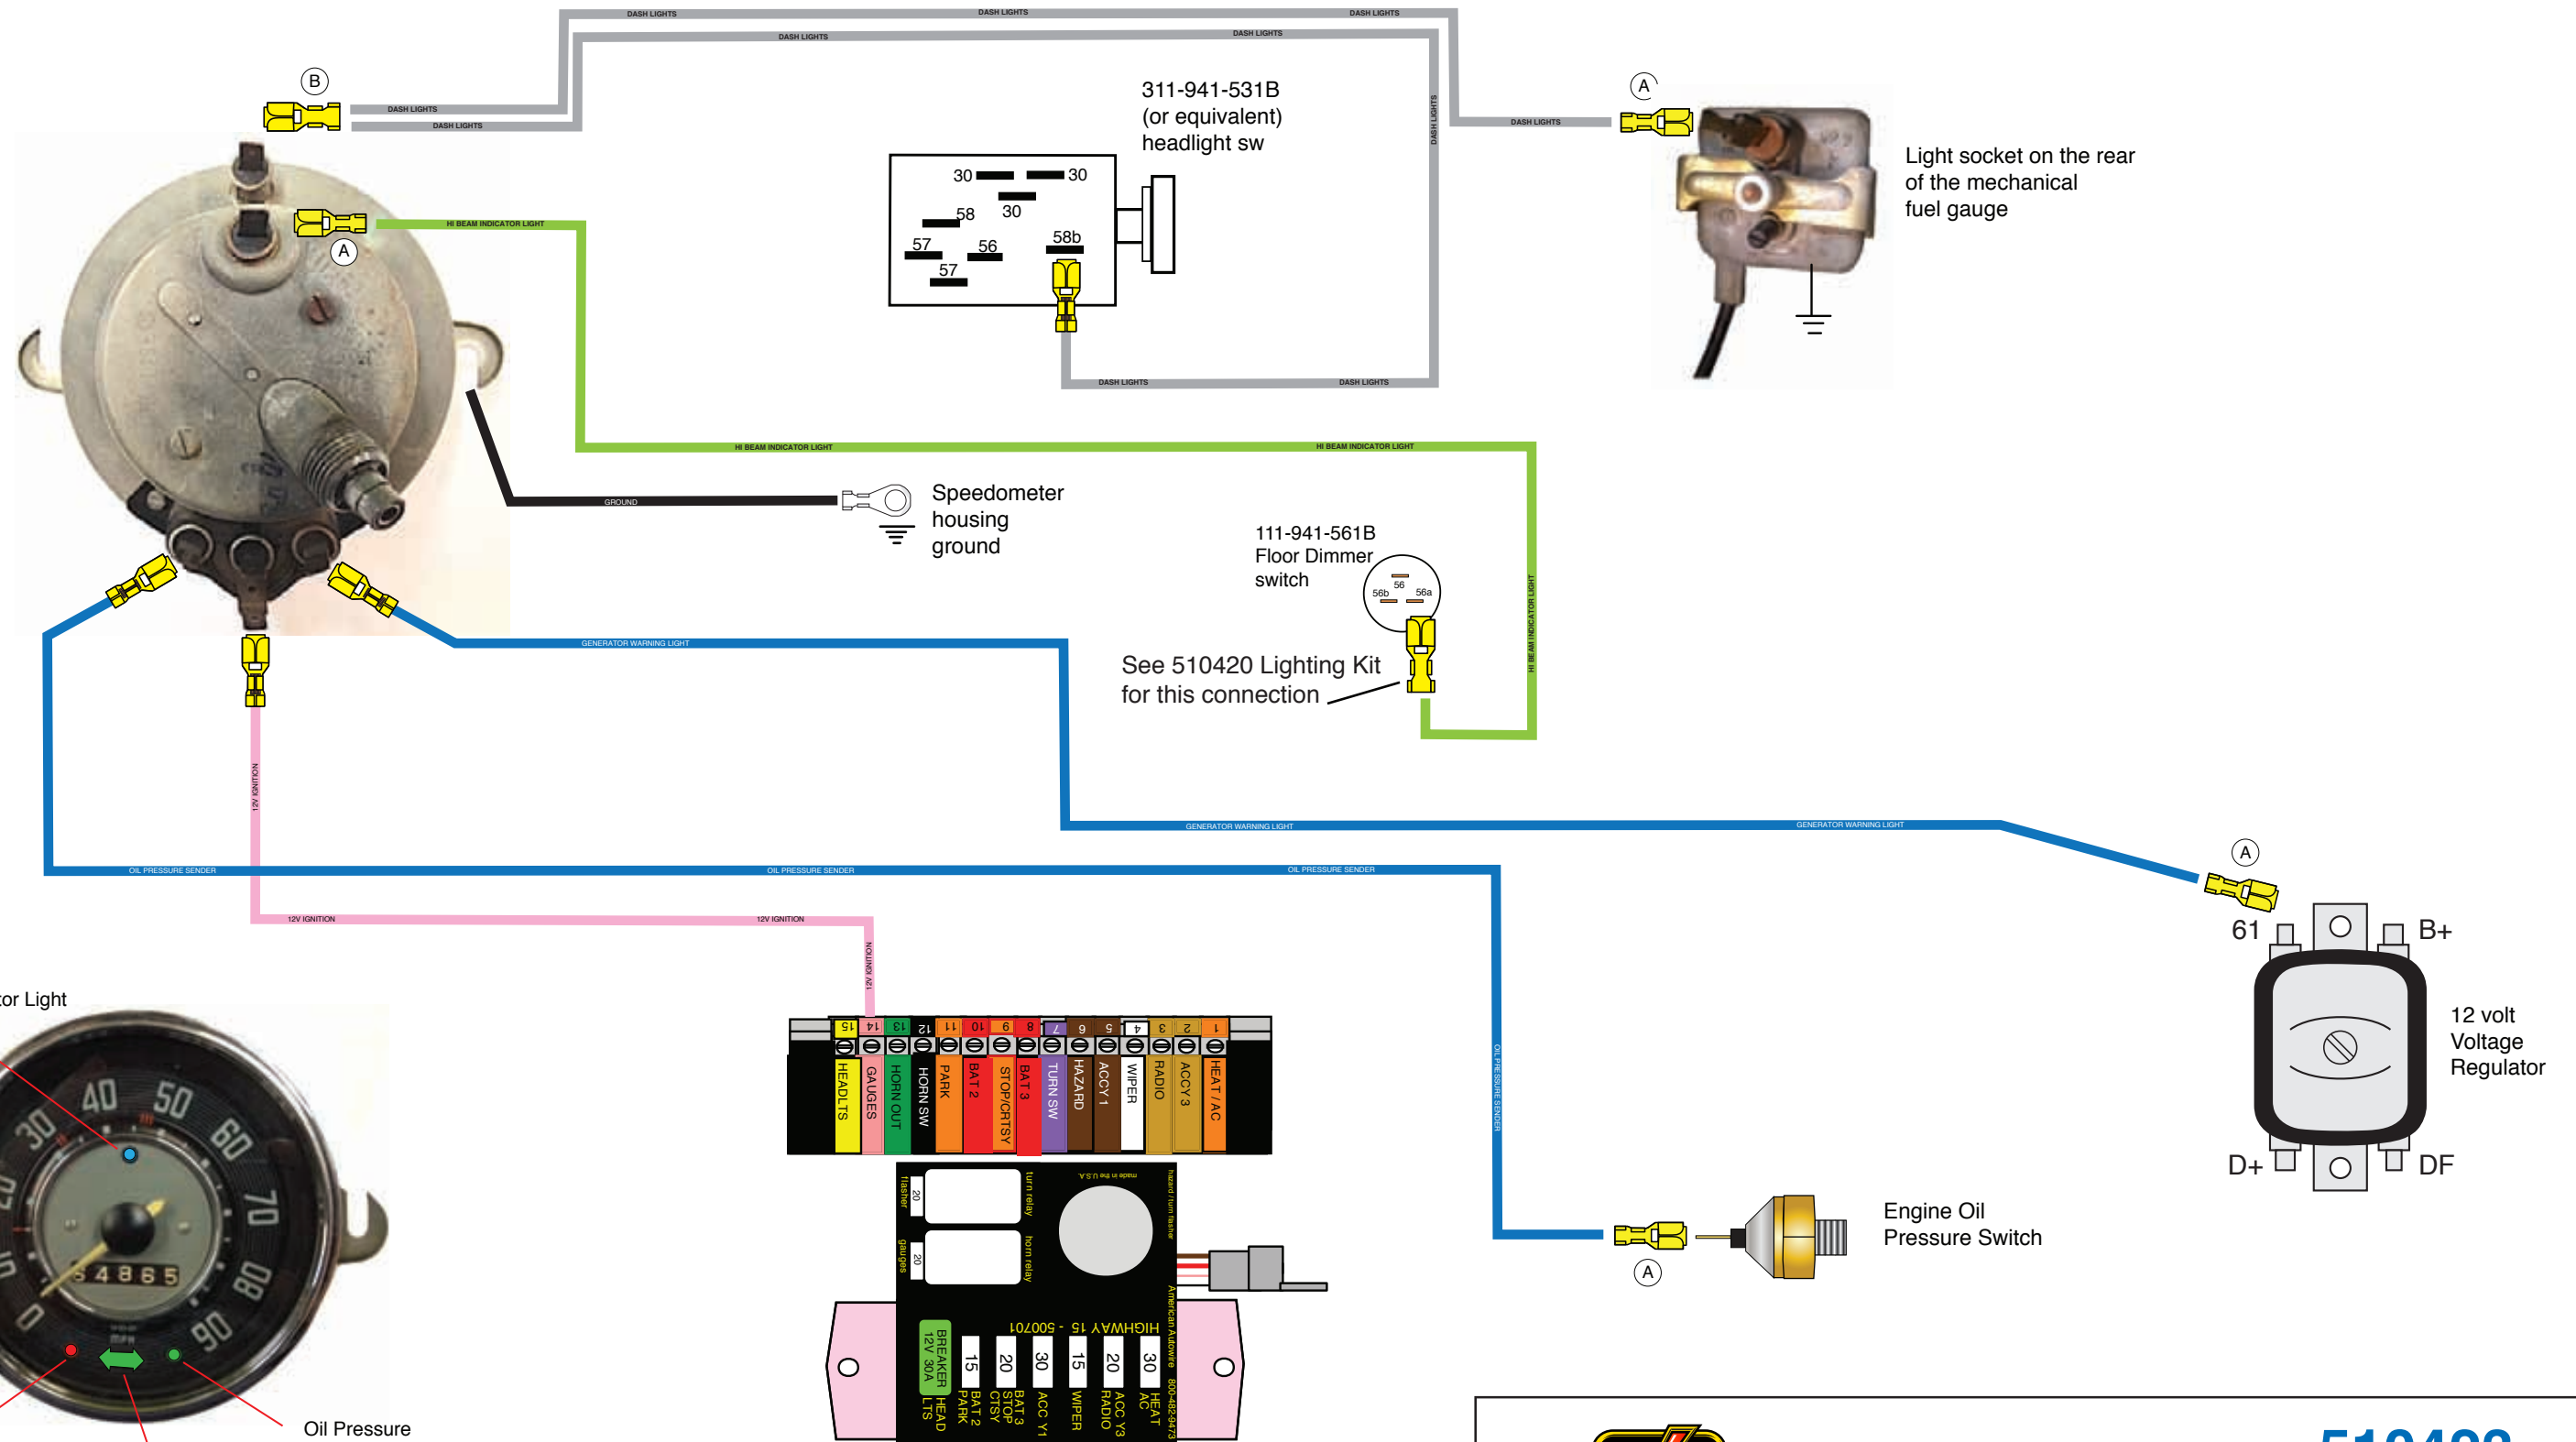

Typical 1962-1965 Speedometer cluster

**American
Autowire**

www.americanautowire.com 856-933-0801

510423

Volkswagen Gauge connection
Wiring Kit

92971334 Rev 1.1 12/27/2017

Typical 1966-1967 Speedometer cluster

510423

Volkswagen Gauge connection
Wiring Kit

Typical 1968-71 Speedometer cluster

**American
Autowire**

www.americanautowire.com 856-933-0801

510423

Volkswagen Gauge connection
Wiring Kit

92971334 Rev 1.1 12/27/2017

Typical 1972-74 Speedometer cluster

**American
Autowire**

www.americanautowire.com 856-933-0801

510423

Volkswagen Gauge connection
Wiring Kit

92971334 Rev 1.0 12/27/2017

WIRE FUNCTION CHART

<u>VW CIRCUIT</u>	<u>AAW CIRCUIT</u>	<u>WIRE GAUGE</u>	<u>WIRE COLOR</u>	<u>WIRE PRINTING</u>	<u>CIRCUIT FUNCTION</u>
58B	30	18	Tan	GAS GAUGE	Fuel tank sender to fuel gauge for 1968 and up vehicles
15	39	18	Pink	12V IGNITION	Main power from Panel connection 14 (GAUGES) to instrument cluster indicator lights and fuel gauge vibrator
K2	61	18	Dark blue	GENERATOR WARNING LIGHT	Generator warning light lead from regulator to speedometer cluster "GEN" indicator light
	151	16	Black	GAS TANK GND	Fuel tank sender ground wire
K3	31	18	Dark blue	OIL PRESSURE SENDER	Oil pressure sender to speedometer cluster "OIL" oil pressure indicator light
	35	18	Dark green	ENGINE TEMP SENDER	Optional aftermarket engine temperature sender to an optional engine temperature gauge
	150	16	Black	GROUND	Speedometer housing ground wire
	121	16	White	COIL -> TACH	Ignition coil to an optional aftermarket tachometer